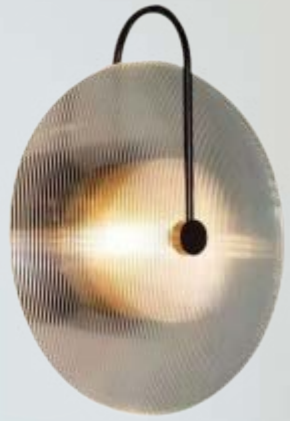

Product: LED Wall Light

Item Code: B020

Color: Grey

Size: DIA 300mm

Watt: 3in1 LED

Price: 3495