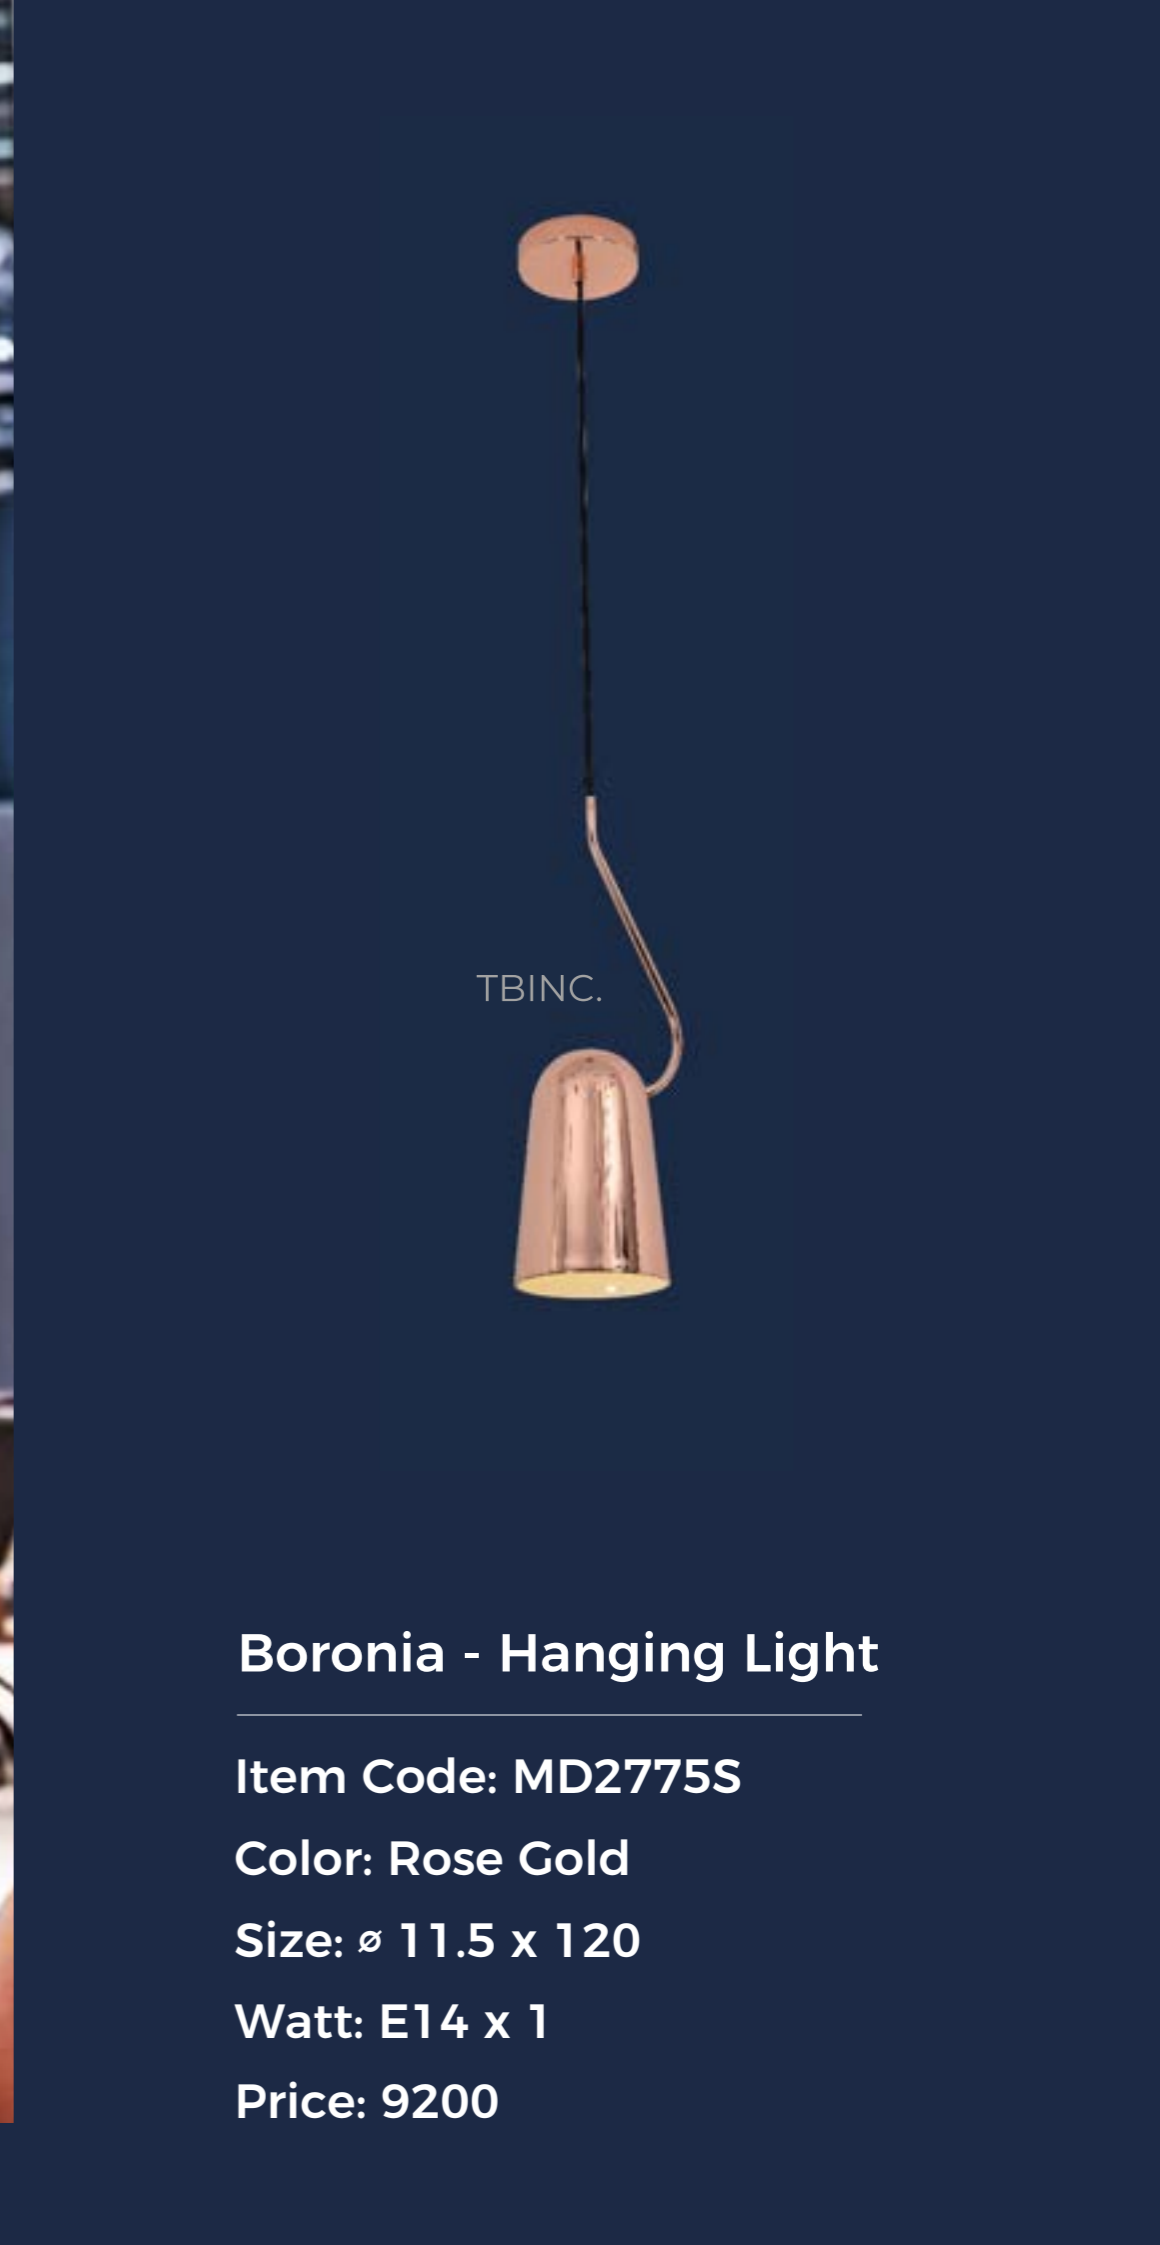

TBINC.

Boronia - Hanging Light

Item Code: MD2775S

Color: Rose Gold

Size: ø 11.5 x 120

Watt: E14 x 1

Price: 9200