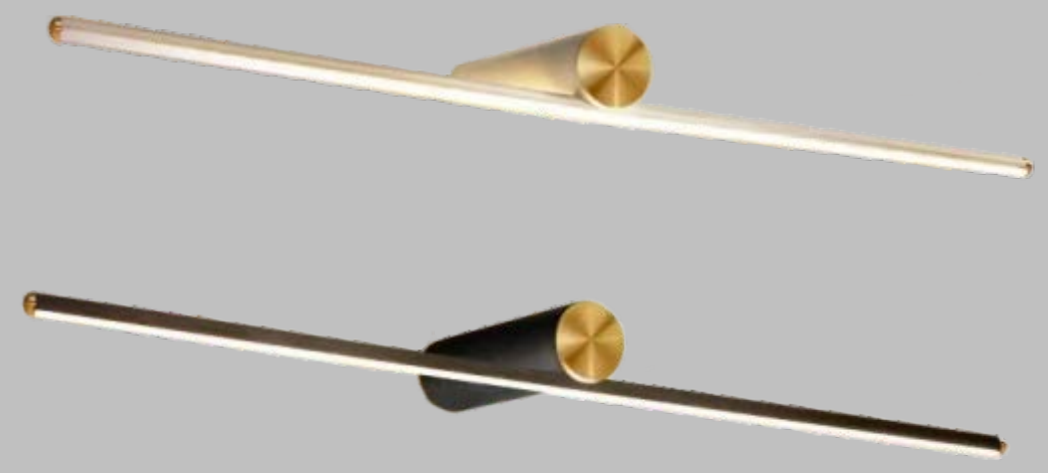

Size: 52 x 8 x 6

Price: 6750

Item Code: MB2905C-L33

Color: Gold

Size: 33 x 8 x 6

Watt: 9 Watt

Price: 5850

**Product: LED Wall Light**