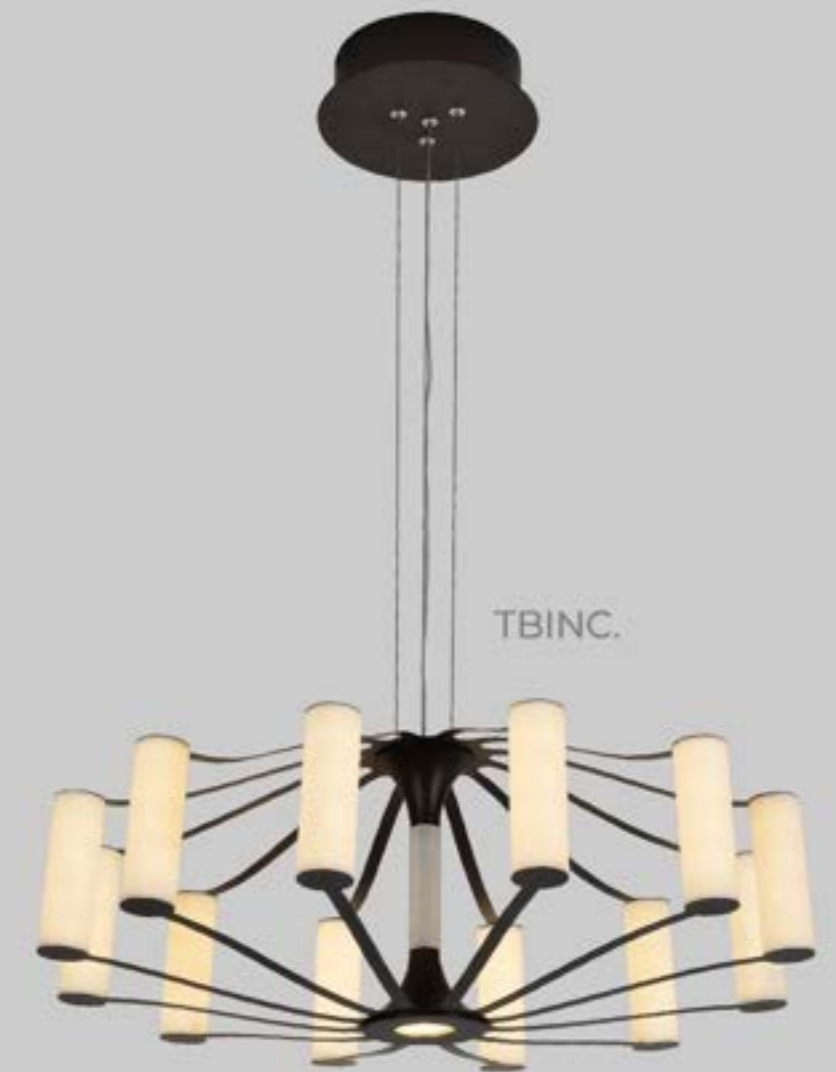

Troyan - Chandelier

Item Code: MD2755-60

Colour: Coffee

Size: $\varnothing$ 60 x 120

Watt: 12Nos/69 Watt

Price: 47800