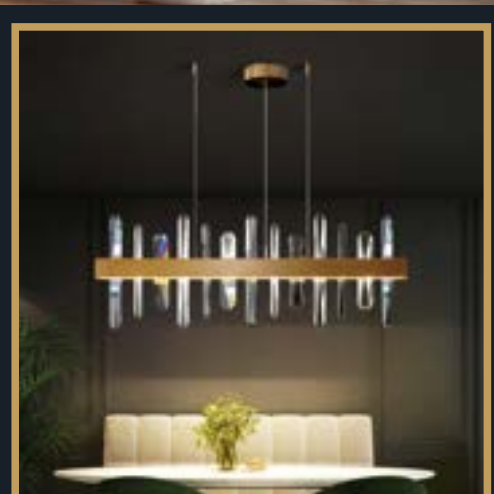

Rio - Hanging Lamp

Item Code: L9011
Size: L800 / L1000
Colors: Copper
Lamp source: LED
Price: L800: 20000
L1000: 23500