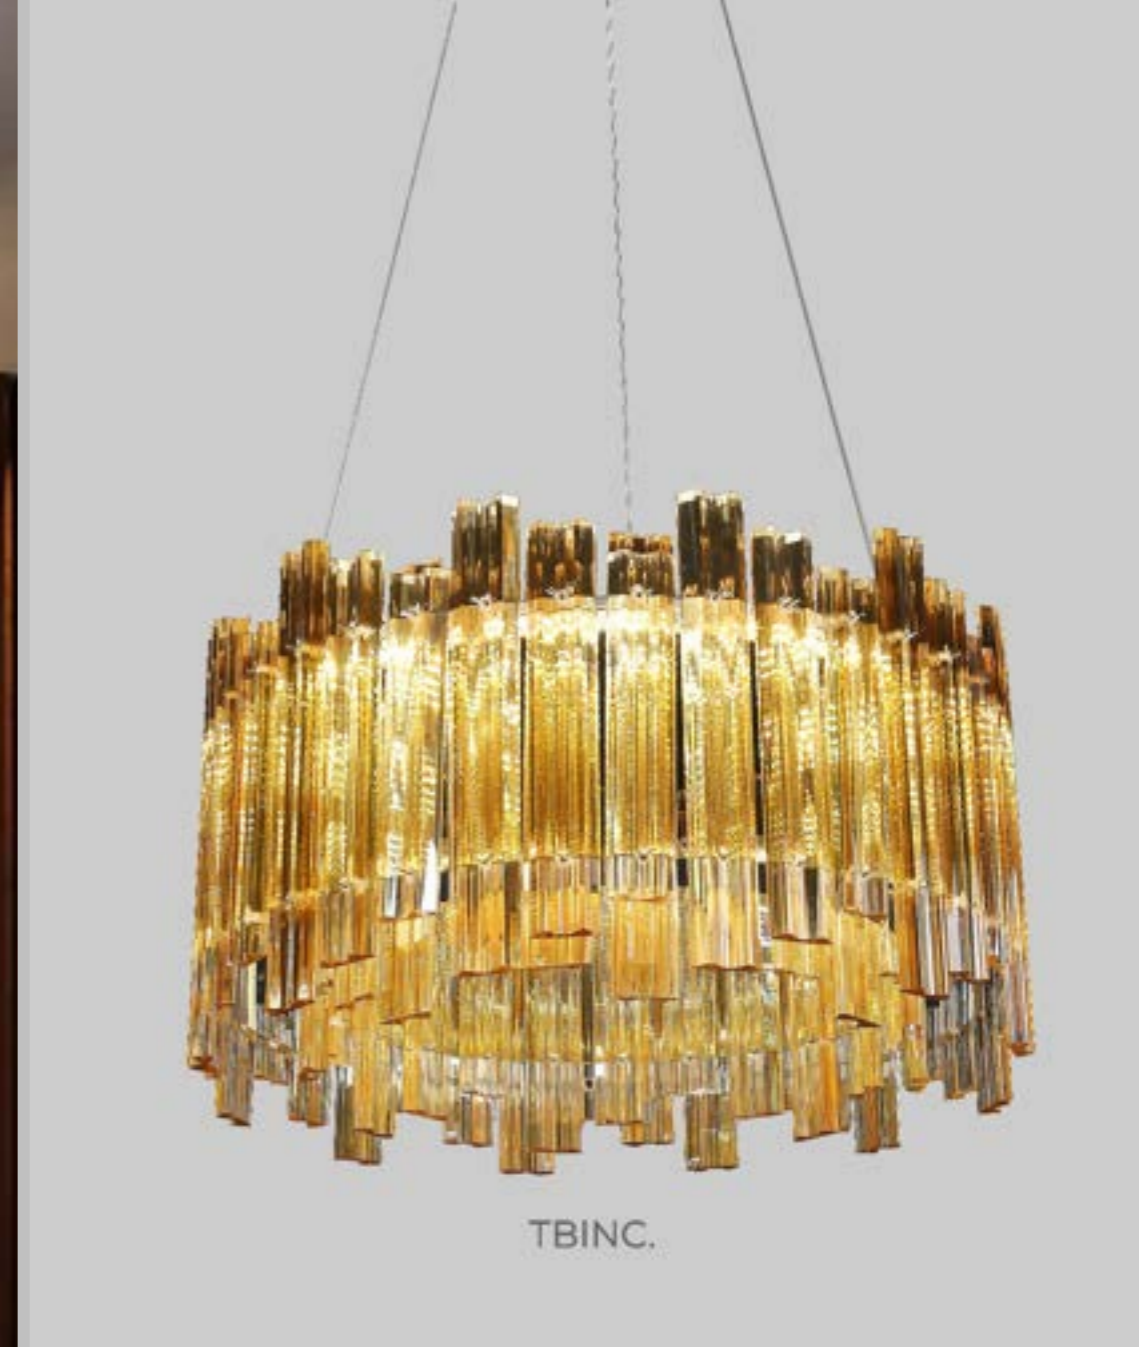

## Florence - Ceiling Light

Item Code: A6023/400

Size: DIA 400

Price: 18400