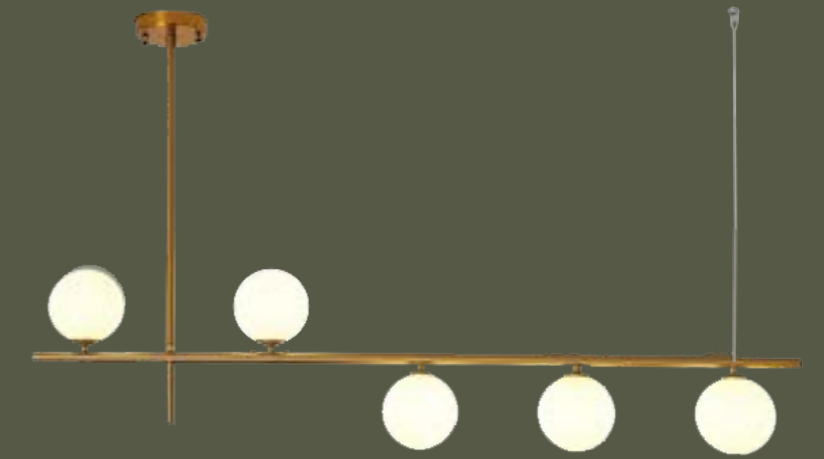

Product: G9 Hanging Light

Item Code: 66374

Color: Gold

Size: L1100 | Glass: 120 | H750

Watt: G9 Holder

Price: 14280