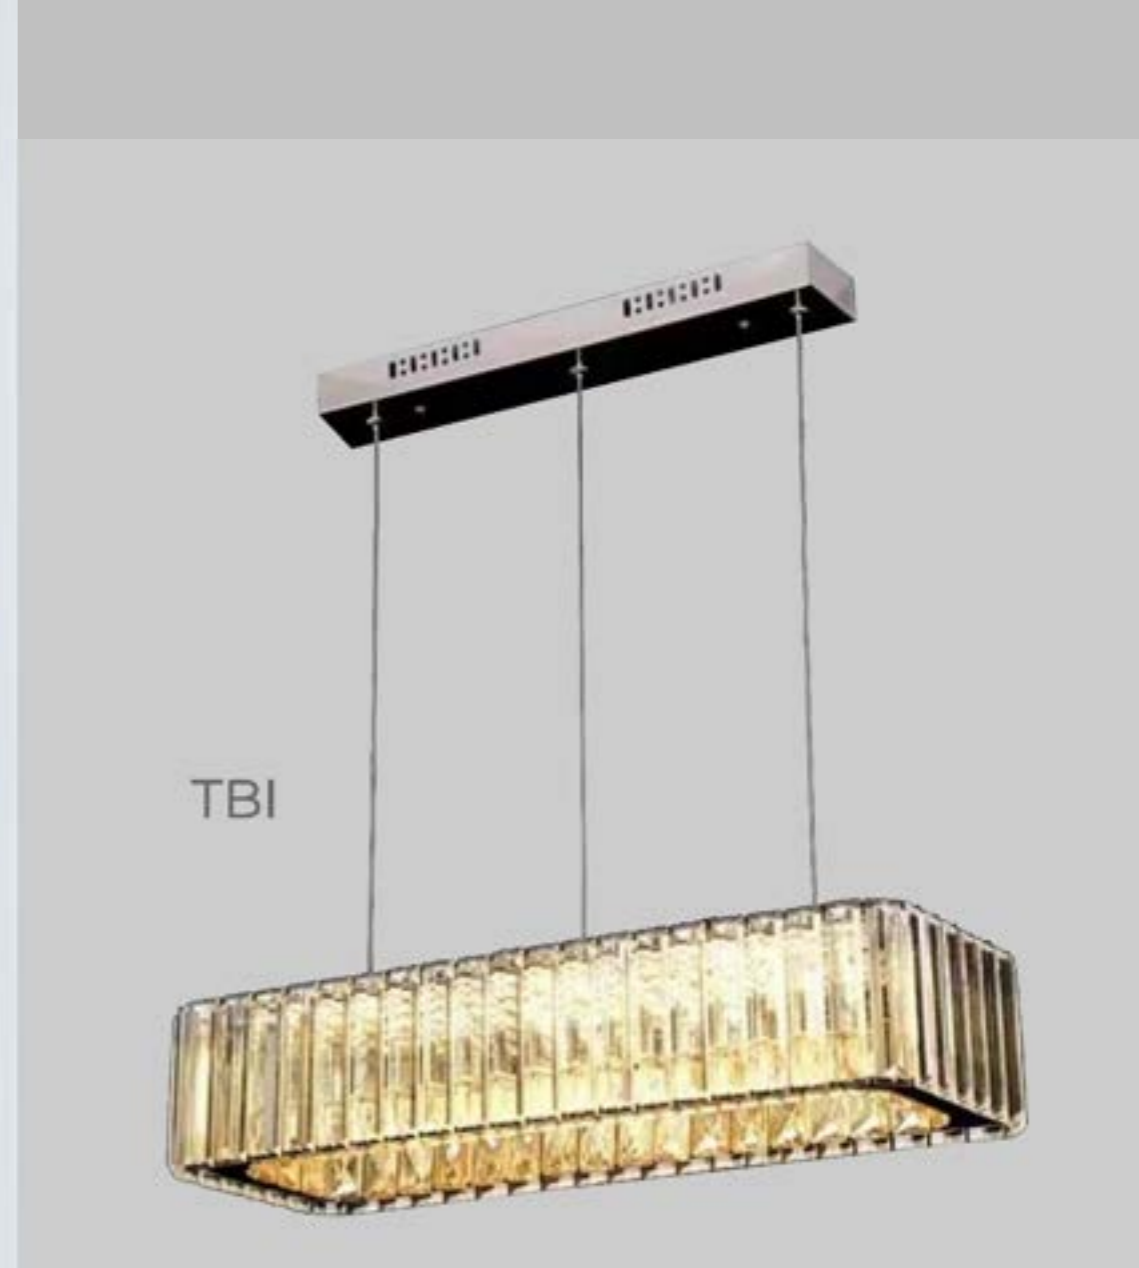

## Florence - Ceiling Light

Item Code: A6023/400

Size: DIA 400

Price: 18400

## Fortuna - Hanging Light

Item Code: A6023

Size: 900 x 260

Watt: LED 3in1

Price: 31900