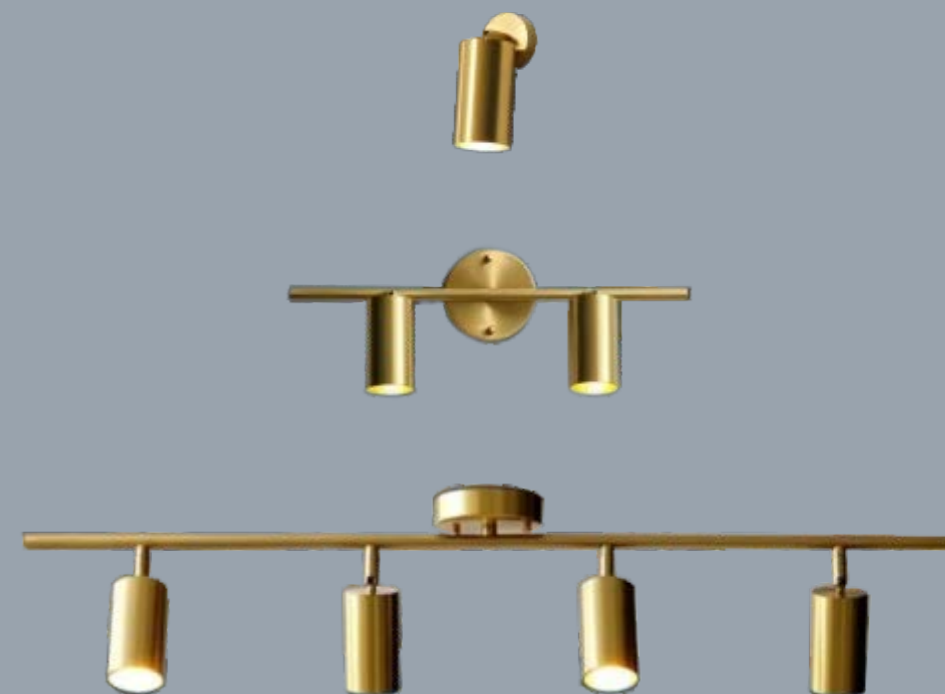

**Price: 2590**

**Item Code: 8620-2**

**Color: Antique Brass + White**

**Size: 110x100x140**

**Watt: 5 Watt**

**Price: 2590**