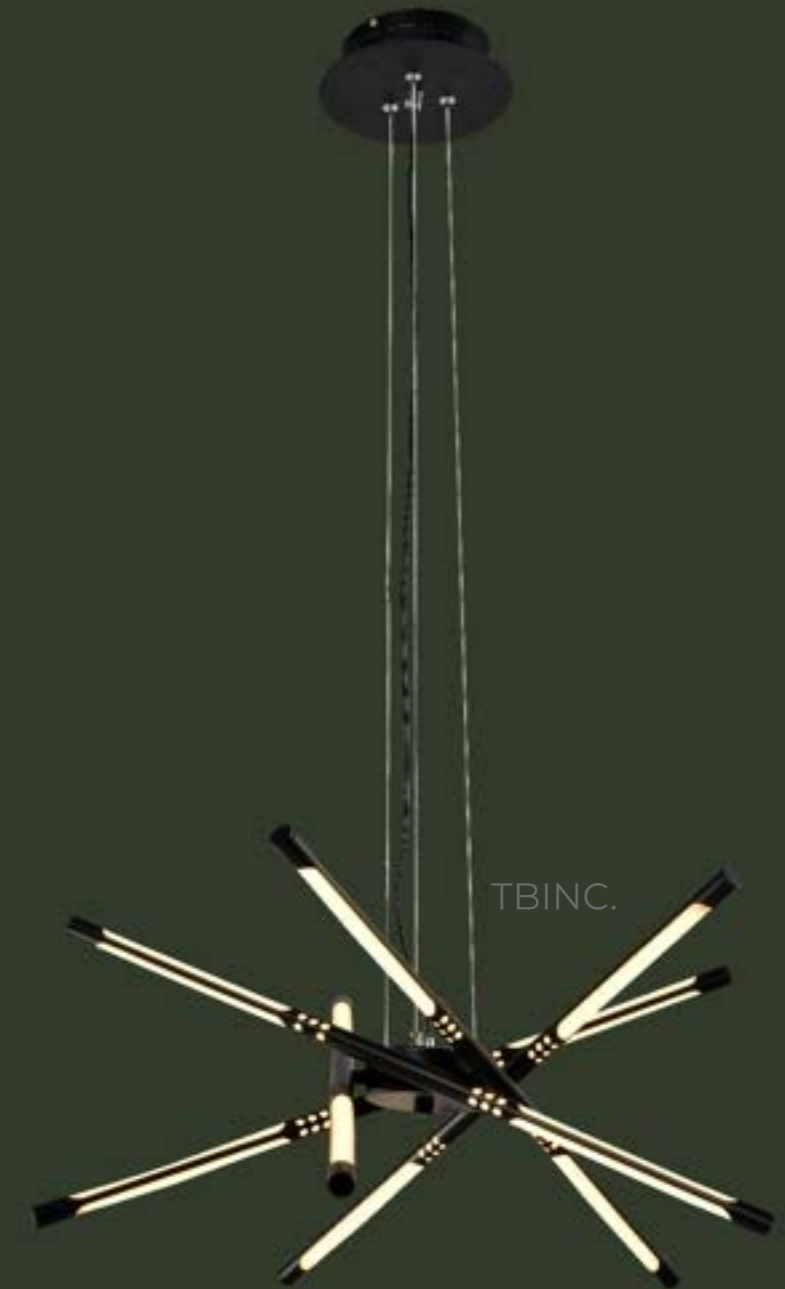

Gesture Dimmable

**Gesture Control**

**Gesture Control**

**Clayton - Hanging Lamp**

---

- 6 LED SPOT X 2
- Size: D31 X L1200 Mm
- Colors: Black | Gold
- Lamp Source: Osram 3030 LED
- Wattage : 12w
- Driver : Done
- Gesture Dimmable

### Altona - Chandelier

Item Code: MD2946A-60

Colour: Black

Size: ø 60 x 150

Watt: 62 Watt 3000K

Price: 28200