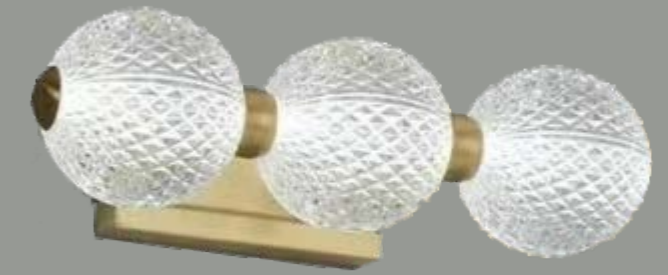

Item Code: 9075-3

Size: L480mm x W100mm x H150mm

Colors: Gold with white glass

Lamp source: G9 Holder

Price: 6900

**Product: LED Wall Light**

---

**Item Code: 9069-3**