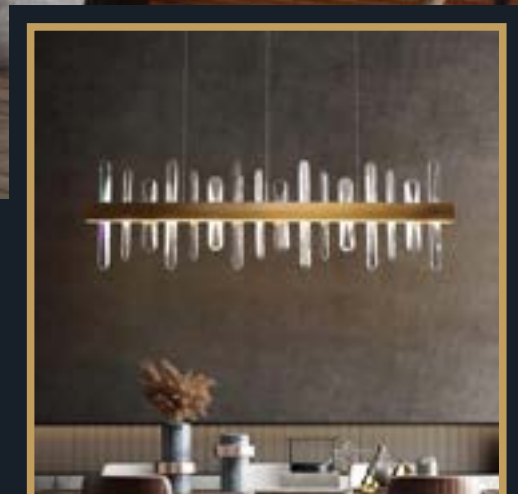

Rio - Hanging Lamp

Item Code: L9011
Size: L800 / L1000
Colors: Copper
Lamp source: LED
Price: L800: 20000
L1000: 23500