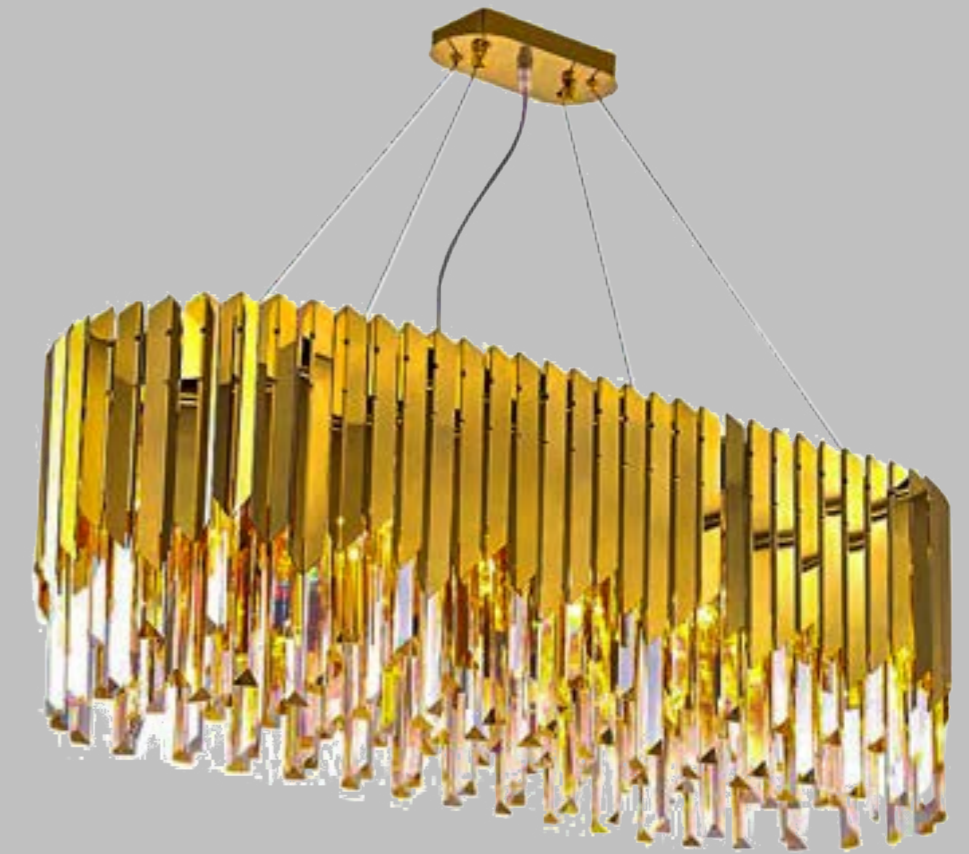

Product: LED Hanging Light

Item Code: 5396-900L

Color: Gold

Size: L900 x D270 x H310

Price: 31120