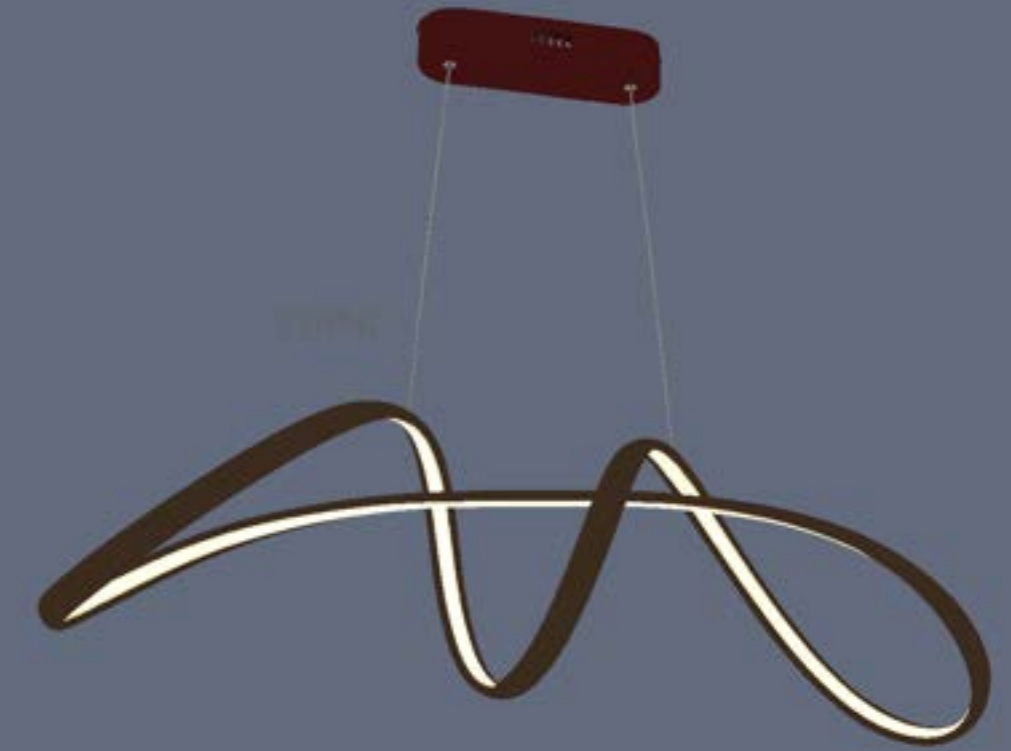

## Santiago - Chandelier

Item Code: MD2942-120

Colour: Black + Gold

Size: 125x17x100

Watt: 34 Watt

Price: 21500