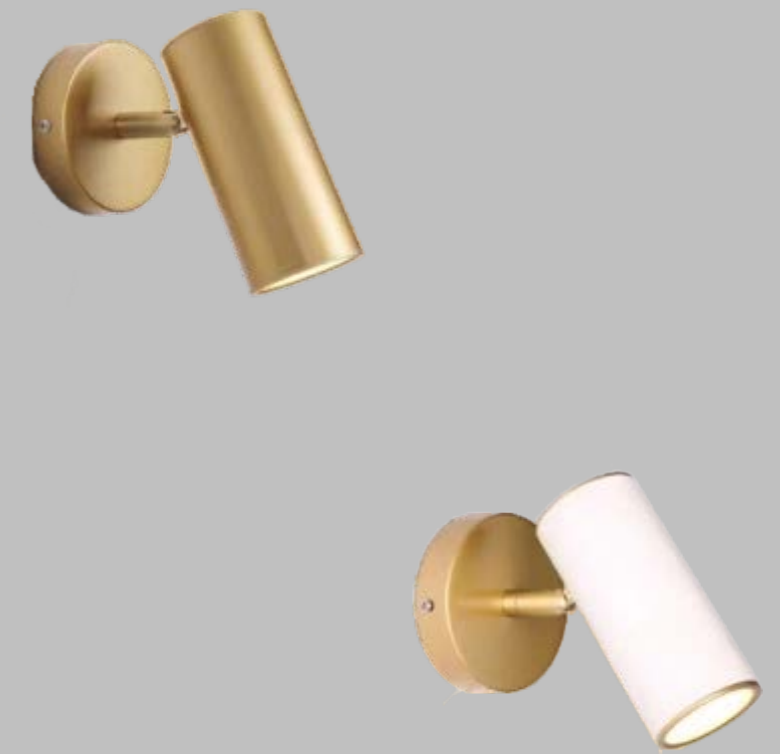

Product: LED Wall Light

Item Code: 8620-1

Color: Antique Brass

Size: 110x100x140

Watt: 5 Watt

Price: 2590

Item Code: 8620-2

Color: Antique Brass + White

Size: 110x100x140

Watt: 5 Watt

Price: 2590