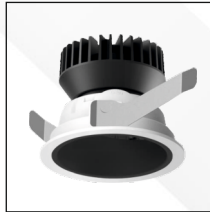

INDEX

PAGE NO.4

PAGE NO.5

PAGE NO.6

PAGE NO.7

PAGE NO.8

PAGE NO.9

SRE 052

PAGE NO.10