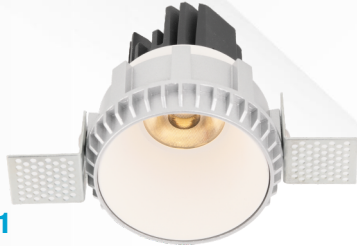

SRE.011

Wattage - 13W
Non-Adjustable / Trimless
Housing Material - Aluminium Die Cast.
Finish - Frame White Powder Coated Heat sink
Black Finish.
Color Temp - 2700K, 3000K, 3500K, 4000K, 5000K, 6500K
Tuneable White-2700K to 6500K
IP Grade - IP20
Size - Outer Trim - 86MM, Cut Out - 86MM,
Depth - 90MM

Single Color - ₹ 3400

Tunable white - ₹ 4600

New