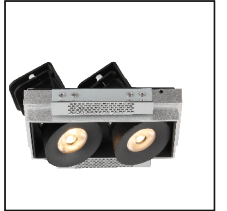

INDEX

PAGE NO.4

PAGE NO.5

PAGE NO.6

PAGE NO.7

SRE 032

PAGE NO.8

PAGE NO.9

PAGE NO.10