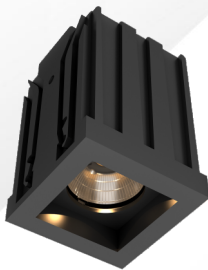

SRE.062
Wattage - 7W
Non Adjustable
Housing Material - Aluminium Die Cast
Finish - Black
Color Temp - 2700K, 3000K, 3500K, 4000K, 5000K, 6500K
Tuneable White-2700K to 6500K
IP Grade - IP20
Size - Outer Trim - 46mm x 46mm
Depth - 75mm
Single Color - ₹ 2700

New