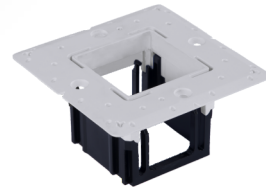

New

SRE.058

1 MODULE TRIMLESS FRAME
OUTERTRIM- 50MM X 50MM
CUTOUT-55MM X 55MM
DEPTH- 75MM
₹ 1200