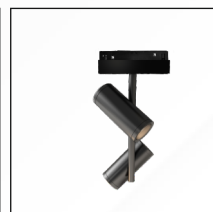

PAGE NO.10

PAGE NO.11

SRE 055

PAGE NO.12

PAGE NO.13

PAGE NO.14

PAGE NO.15