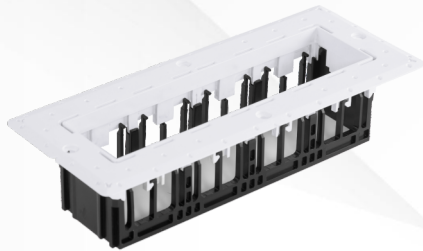

SRE.060
3 MODULE TRIMLESS FRAME
OUTERTRIM-142MM X 50MM
CUTOUT-150MM X55MM
DEPTH-75MM
₹ 2400

New

SRE.063
Wattage - 7W
Non Adjustable
Housing Material - Aluminium Die Cast
Finish - Black
Color Temp - 2700K, 3000K, 3500K, 4000K, 5000K, 6500K
Tuneable White-2700K to 6500K
IP Grade - IP20
Size - Outer Trim - 46mm x 46mm
Depth - 75mm
Single Color - ₹ 2700

New

SRE.061
4 MODULE TRIMLESS FRAME
OUTERTRIM-190MM X 50MM
CUTOUT-197MM X55MM
DEPTH-75MM
₹ 3000

New