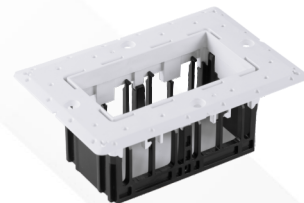

Single Color - ₹ 3200

New

SRE.059

2 MODULE TRIMLESS FRAME
OUTERTRIM-96MM X 50MM
CUTOUT-100MM X 55MM
DEPTH-75MM
₹ 1800

New

SRE.060
3 MODULE TRIMLESS FRAME
OUTERTRIM-142MM X 50MM
CUTOUT-150MM X55MM
DEPTH-75MM
₹ 2400