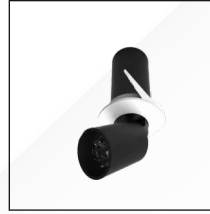

INDEX

PAGE NO.4

SRE 048

PAGE NO.5

PAGE NO.6

PAGE NO.7

PAGE NO.8

PAGE NO.9

PAGE NO.10