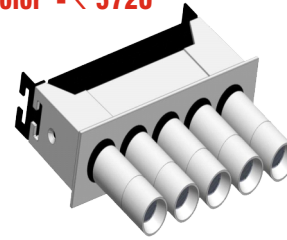

SRE.073

Wattage - 12W
Adjustable
Housing Material - Aluminium Die Cast
Finish - Frame White Powder coated Heat sink
White Finish
Reflector Black or Gold
Color Temp - 3000K, 4000K, 6500K
IP Grade - IP20
Size - Outer Trim -
Cut Out -
Depth -

Single Color - ₹ 5800

COMING SOON

SRE.076

Wattage - 12w
Adjustable
Housing Material - Aluminium Die Cast
Finish - Frame White Powder coated Heat sink
White Finish
Reflector Black or Gold
Color Temp - 3000K, 4000K, 6500K
IP Grade - IP20
Size - Outer Trim
Cut Out
Depth

Single Color - ₹ 9200

COMING SOON