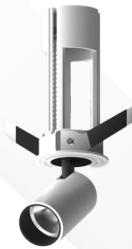

New

SRE.049

Wattage - 7W
Pullout
350° Adjustable
Housing Material - Aluminium Die Cast
Finish - Frame White Powder Coated Heat sink
White
Trimless option available
Color Temp - 2700K, 3000K, 3500K, 4000K, 5000K, 6500K
Tuneable White-2700K to 6500K
Size - Outer Trim - 57mm
Cut Out -47mm
Depth - 120mm

Single Color - ₹ 3300

Tunable white - ₹ 4400