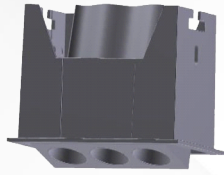

COMING SOON

SRE.072

Wattage - 7W
Adjustable
Housing Material - Aluminium Die Cast
Finish - Frame White Powder coated Heat sink
White Finish
Reflector Black or Gold
Color Temp - 3000K, 4000K, 6500K
Beam Angle- Narrow / Medium / Wide
IP Grade - IP20
Size - Outer Trim -
Cut Out -
Depth -

Single Color - ₹ 4520

COMING SOON