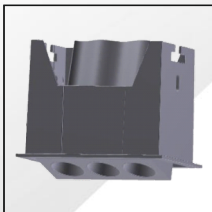

PAGE NO.15

SRE 072