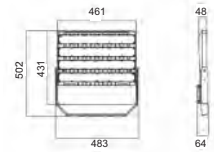

Model No.: EB-9730

LED POWER : 220W

Housing Material : Aluminium Die-Cast

Body Colour : Grey

Product Factor : ≥ 0.95

Working Temp. : -20°C to $+65^{\circ}\text{C}$

Colour Temp (K) : 3000K/6000K

Luminous Efficiency : 100Lm/W

Beam Angle : 35° / 80°

CRI : ≥ 80

Input Voltage : 180-240V

Dimension : 483x502x48mm