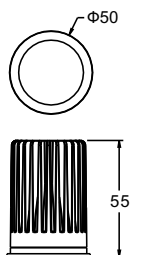

**GU10 - DIMMABLE
LED RETROFIT LAMP**

Model No.: EB-9004
LED POWER : 6W
Housing Material : Aluminium / PC
Body Colour : White
Category : Retrofit Lamp
Light Source : GU10 LED
Colour Temp (K) : 3000K / 4000K / 6000K
Beam Angle : 38°
Input Voltage : 220-240V, AC50Hz
Operating Temp.: 0° to 50°C

Dimension : Ø50mm x 55mm

**LH
LED MODULE LIGHT**

Model No.: EB-9007
LED POWER : 7W
Housing Material : Aluminium + PC Ring
Body Colour : White
Light Source : BRIDGELUX LED
Colour Temp (K) : 3000K / 4000K / 6000K
Luminous Flux : 3K (690 lm), 4K (730 lm), 6K (770 lm)
Beam Angle : 30°
LED Constant Current (mA) : 150mA, 40V
Input Voltage : AC 100-240V

Dimension : Ø50mm x 55mm