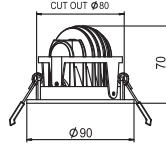

LED COB SPOT LIGHT SERIES

Model No.: EB-9321
LED POWER : 6W
Housing Material : Aluminium
Body Colour : White
Light Source : EPISTAR LED
Colour Temp (K) : 3000K / 4000K / 6000K
Luminous Flux : 3K (430 lm), 4K (450 lm), 6K (480 lm)
Beam Angle : 30°
LED Current (mA) : 280mA
Input Voltage : AC 100-240V

Dimension : Ø90mm x 70mm
Cut-Out : Ø80mm

ST
HT
GE
LE
PS