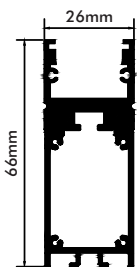

LH
LED MINI LASER LINEAR PROFILE LIGHT
(Reflector : 18mmx18mm)

Model No.: EB-6567
LED POWER : 36W/1160mm.

Housing
Housing Material : Extruded Aluminium
Diffuser : Polycarbonate / Prismatic Laser Lens
Mounting Type : Suspended
Mounting Accessories : Suspension Kit

LED Source
Light Source : Everlite / Osram LED 2835, 1W / 3030 6W/LED
Beam Angle : -
CCT : 3000K / 4000K / 6500K
CRI : 80
Chip Lumen : 120LM/W.

Electrical Parameters
Ballast Make : "HYBEC" BIS Approved
Input Voltage : 220-240 V AC
Rated Frequency : 50/60Hz
Power Factor : >0.90
THD Ballast : <20%
Constant Current (mA) : 300mA, 20V or 40V
Driver : In-Built Driver

Dimension : 26mm x 66mm