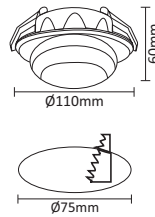

Available Colours			
WH+WW	WH+BLUE	WH+GREEN	WH+PINK