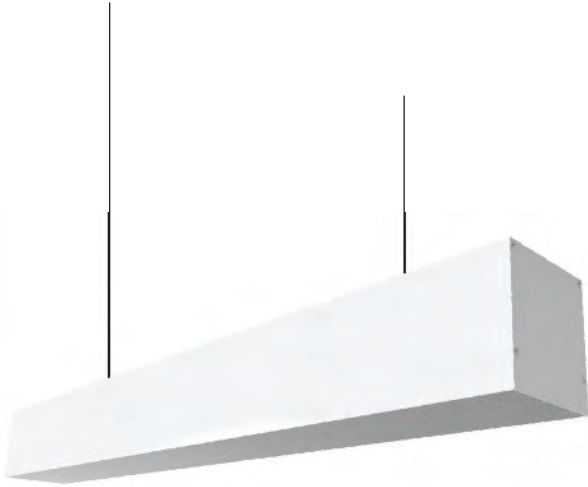

LH
LED LINEAR PROFILE LIGHT

Model No.: EB-6545
LED POWER : 36W/4FT.

Housing

Housing Material : Extruded Aluminium
Diffuser : Polycarbonate
Mounting Type : Suspended
Mounting Accessories : Suspension Kit

LED Source

Light Source : Everlite LED 2835, 0.2W
Beam Angle : 120°
CCT : 3000K / 4000K / 6500K
CRI : 80
Chip Lumen : 100LM/W.

Electrical Parameters

Ballast Make : "HYBEC" BIS Approved
Input Voltage : 220-240 V AC
Rated Frequency : 50/60Hz
Power Factor : >0.90
THD Ballast : <20%
Constant Current (mA) : 36V, 1000mA

Dimension : 50mm x 65mm

FIXED LENGTH : 4FT.