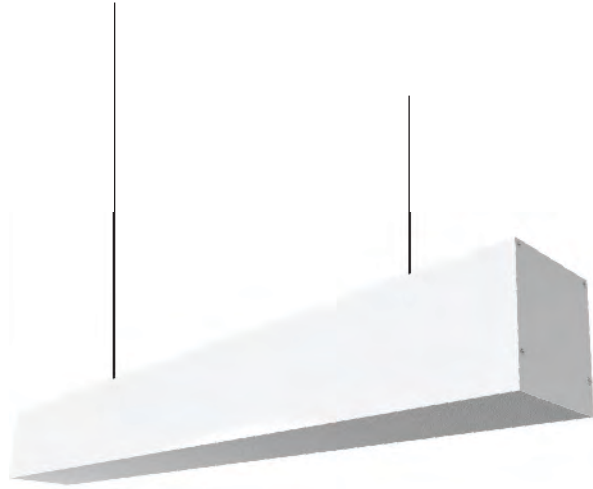

LH LED LINEAR PROFILE LIGHT

Model No.: EB-6542
LED POWER : 20W/4FT.

Housing

Housing Material : Extruded Aluminium
Diffuser : Polycarbonate
Mounting Type : Suspended
Mounting Accessories : Suspension Kit

LED Source

Light Source : Everlite LED 2835, 0.2W
Beam Angle : 120°
CCT : 3000K / 4000K / 6500K
CRI : 80
Chip Lumen : 100LM/W.

Electrical Parameters

Ballast Make : "HYBEC" BIS Approved
Input Voltage : 220-240 V AC
Rated Frequency : 50/60Hz
Power Factor : >0.90
THD Ballast : <20%
Constant Current (mA) : 36V, 500mA

FIXED LENGTH : 4FT.

Dimension : 35mm x 65mm