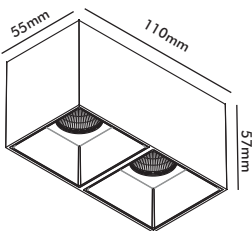

LED SURFACE SPOT LIGHT SERIES

Model No.: EB-9431
LED POWER : 15W
Housing Material : Aluminium
Body Colour : White / Black with Inside Black Body.
Light Source : CREE LED
Colour Temp (K) : 3000K / 4000K
Beam Angle : 20°
Input Voltage : 220-240V

Dimension : 110x55x57mm