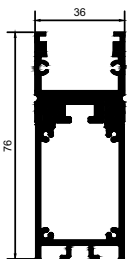

LH
LED REGULAR LASER LINEAR PROFILE LIGHT

Model No.: EB-6570
LED POWER : 36W/1200mm.

Housing
Housing Material : Extruded Aluminium
Diffuser : Polycarbonate / Prismatic Laser Lens
Mounting Type : Suspended
Mounting Accessories : Suspension Kit

LED Source
Light Source : Everlite / Osram LED 2835, 0.2W / 3030 1W/LED
Beam Angle : -
CCT : 3000K / 4000K / 6500K
CRI : 80
Chip Lumen : 120LM/W.

Electrical Parameters
Ballast Make : "HYBEC" BIS Approved
Input Voltage : 220-240 V AC
Rated Frequency : 50/60Hz
Power Factor : >0.90
THD Ballast : <20%
Constant Current (mA) : 300mA, 20V or 40V

Dimension : 36mm x 76mm

FIXED LENGTH : 1200mm.