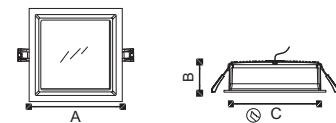

Cat. Code	Power(W)	Luminous Flux	LED Current (mA)	Dia (A)	Depth (B)	Cut-Out (C)
EB-9632	6W	540Lm	180mA	116x116mm	36mm	105x105mm
EB-9633	9W	900Lm	90mA	116x116mm	36mm	105x105mm
EB-9635	15W	1350Lm	230mA	166x166mm	36mm	155x155mm
EB-9637	22W	1980Lm	220mA	220x220mm	36mm	205x205mm