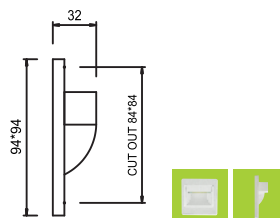

LED STEP LIGHT

Model No.: EB-9501
LED POWER : 3W
Housing Material : ABS COVER
Body Colour : White
Light Source : EPISTAR LED
Colour Temp (K) : 3000K
Luminous Flux : 3K (240 lm)
Beam Angle : 30°
LED Constant (mA) : 350mA
Input Voltage : AC 100-240V

Dimension : 94 x 94mm x 32mm
Cut-Out : 84 x 84mm