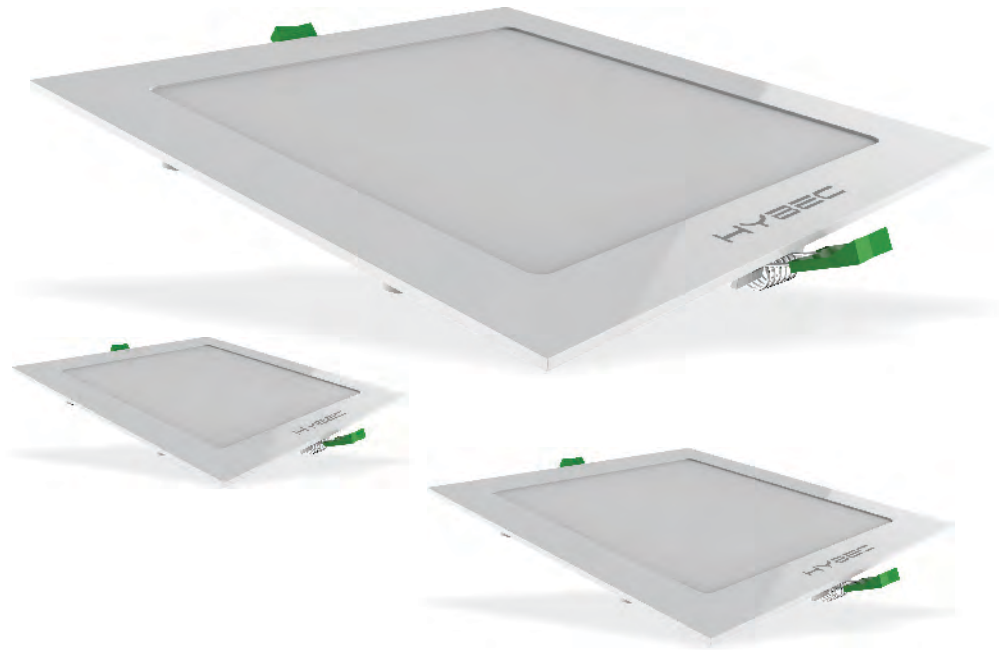

VISION

LED RECESSED PANEL LIGHT

Housing Material : Aluminium
Body Colour : White
Light Source : SMD-2835
Colour Temp (K) : 3000K / 4000K / 6000K
Beam Angle : 120°
CRI : 80
Input Voltage : 100-265VAC 50/60Hz

NO LIGHT LEAK RECESSED PANEL LIGHT

Cat. Code	Power(W)	Luminous Flux	LED Current (mA)	Dia (A)	Depth (B)	Cut-Out (C)
EB-9662	4W	320Lm	300mA	85x85mm	12mm	72x72mm
EB-9663	8W	640Lm	300mA	120x120mm	12mm	110x110mm
EB-9664	12W	960Lm	300mA	170x170mm	12mm	160x160mm
EB-9665	15W	1200Lm	300mA	170x170mm	12mm	160x160mm
EB-9666	22W	1760Lm	300mA	225x225mm	12mm	210x210mm
EB-9667	30W	2400Lm	300mA	300x300mm	12mm	285x285mm