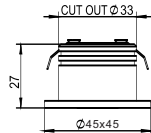

LED COB SPOT LIGHT SERIES

Model No.: EB-9316
LED POWER : 3W
Housing Material : Aluminium
Body Colour : White
Light Source : EPISTAR LED
Colour Temp (K) : 3000K / 4000K / 6000K
Luminous Flux : 3K (215 lm), 4K (230 lm), 6K (240 lm)
Beam Angle : 28°
LED Current (mA) : 300mA
Input Voltage : AC 100-240V

Dimension : 45 x 45mm x 27mm
Cut-Out : Ø33mm