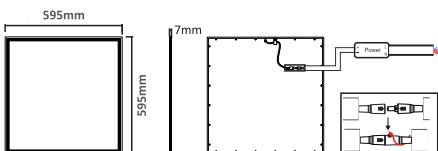

LED BACK LITE PANEL LIGHT with LENS

Housing Material : Aluminium
Model No.: EB-9543
Body Colour : White
LED POWER : 40W
Power Factor : 0.90
Colour Temp (K) : 3000K / 4000K / 6000K
Current : 900mA
Beam Angle : 120°
Luminous Efficiency : 100Lm/W
CRI : > 80
LED Current (mA) : 350mA
Input Voltage : AC220-240V 50/60Hz

Dimension : 595 x 595 x 30mm

MULTIPURPOSE PANEL LIGHT (sidelite)

- SURFACE OPTION
- RECESSED OPTION
- SUSPENDED OPTION

Model No.: EB-9544
Housing Material : Aluminium
LED POWER : 40W
Body Colour : White
Led Source : 4014 LED 192pcs
Colour Temp (K) : 3000K / 4000K / 6500K
Beam Angle : 120°
CRI : >80
Luminous Efficiency : 90-100Lm/W
Operation Temp. : -10°C to +40° C
Input Voltage : 120-277V 50/60Hz
IP : IP20

Dimension : 595 x 595 x 7mm