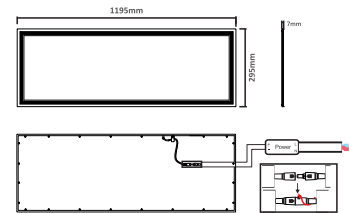

MULTIPURPOSE

PANEL LIGHT (sidelite)

- SURFACE OPTION
- RECESSED OPTION
- SUSPENDED OPTION

Model No.: EB-9548
Housing Material: Aluminium
LED POWER: 40W
Body Colour : White
Led Source : 4014 LED 192pcs
Colour Temp (K) : 3000K / 4000K / 6500K
Beam Angle : 120°
CRI : >80
Luminous Efficiency : 90-100Lm/W
Operation Temp. : -10°C to +40° C
Input Voltage : 120-277V 50/60Hz
IP : IP20

Dimension : 1195 x 295 x 7mm

Model No.: EB-9549
Housing Material: Aluminium
LED POWER: 40W
Body Colour : White
Led Source : 4014 LED 192pcs
Colour Temp (K) : 3000K / 4000K / 6500K
Beam Angle : 120°
CRI : >80
Luminous Efficiency : 90-100Lm/W
Operation Temp. : -10°C to +40° C
Input Voltage : 120-277V 50/60Hz
IP : IP20

Dimension : 1195 x 145 x 7mm

MULTIPURPOSE

PANEL LIGHT (sidelite)

- SURFACE OPTION
- RECESSED OPTION
- SUSPENDED OPTION