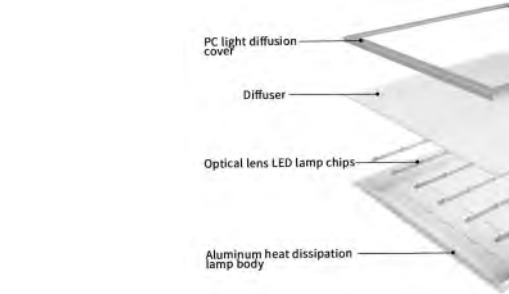

LED BACK LITE PANEL LIGHT with LENS

Housing Material : Aluminium
Model No.: EB-9543
Body Colour : White
LED POWER : 40W
Power Factor : 0.90
Colour Temp (K) : 3000K / 4000K / 6000K
Current : 900mA
Beam Angle : 120°
Luminous Efficiency : 100Lm/W
CRI : > 80
LED Current (mA) : 350mA
Input Voltage : AC220-240V 50/60Hz

Dimension : 595 x 595 x 30mm

MULTIPURPOSE PANEL LIGHT (sidelite)

- SURFACE OPTION
- RECESSED OPTION
- SUSPENDED OPTION

Model No.: EB-9544
Housing Material : Aluminium
LED POWER : 40W
Body Colour : White
Led Source : 4014 LED 192pcs
Colour Temp (K) : 3000K / 4000K / 6500K
Beam Angle : 120°
CRI : >80
Luminous Efficiency : 90-100Lm/W
Operation Temp. : -10°C to +40° C
Input Voltage : 120-277V 50/60Hz
IP : IP20

Dimension : 595 x 595 x 7mm