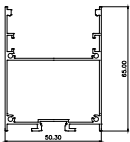

Electrical Parameters

Ballast Make : "HYBEC" BIS Approved
Input Voltage : 220-240 V AC
Rated Frequency : 50/60Hz
Power Factor : >0.90
THD Ballast : <20%
Constant Current (mA) : 36V, 1000mA

Dimension : 50mm x 65mm

FIXED LENGTH : 4FT.