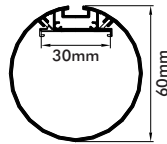

FIXED LENGTH : 4FT.

LH LED ROUND SUSPENDED PROFILE LIGHT

Model No.: EB-6595
LED POWER : 36W/4FT.

Housing

Housing Material : Extruded Aluminium
Diffuser : Polycarbonate / Prismatic Laser Lens
Mounting Type : Suspended
Mounting Accessories : Suspension Kit

LED Source

Light Source : Everlite / Osram LED 2835 55LED 0.2W/LED
Beam Angle : -
CCT : 3000K / 4000K / 6500K
CRI : 80
Chip Lumen : 120LM/W.

Electrical Parameters

Ballast Make : "HYBEC" BIS Approved
Input Voltage : 220-240 V AC
Rated Frequency : 50/60Hz
Power Factor : >0.90
THD Ballast : <20%
Constant Current (mA) : 300mA, 20V or 40V
Driver : Separate Driver

Dimension : Ø60mm