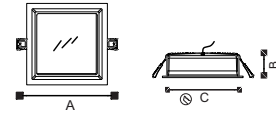

XILO

LED RECESSED DOWNLIGHT

Housing Material : Aluminium
Body Colour : White
Light Source : EPISTAR LED
Colour Temp (K) : 3000K / 4000K / 6000K
Beam Angle : 90°
CRI : 80
Input Voltage : 90-250VAC 50/60Hz