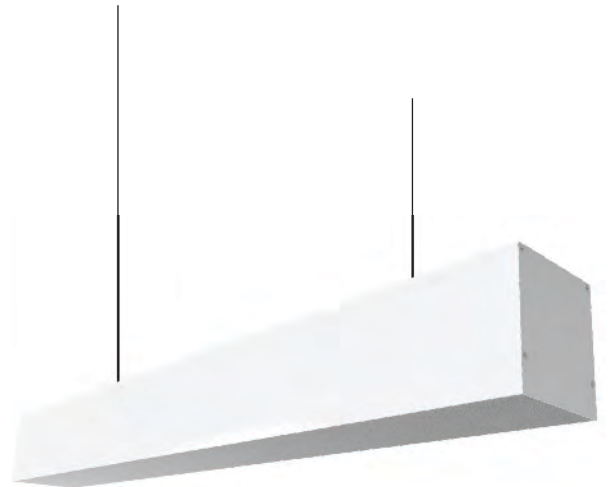

LH
LED LINEAR PROFILE LIGHT

Model No.: EB-6565
LED POWER : 40W/4FT.

Housing

Housing Material : Extruded Aluminium
Diffuser : Polycarbonate
Mounting Type : Suspended
Mounting Accessories : Suspension Kit

LED Source

Light Source : Everlite LED 2835, 0.2W
Beam Angle : 120°
CCT : 3000K / 4000K / 6500K
CRI : 80
Chip Lumen : 100LM/W.

Electrical Parameters

Ballast Make : "HYBEC" BIS Approved
Input Voltage : 220-240 V AC
Rated Frequency : 50/60Hz
Power Factor : >0.90
THD Ballast : <20%
Constant Current (mA) : 40V, 1200mA

Dimension : 70mm x 65mm

FIXED LENGTH : 4FT.