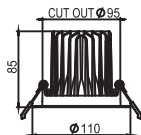

LED COB SPOT LIGHT SERIES

Model No.: EB-9330
LED POWER : 9W
Housing Material : Aluminium
Body Colour : White
Light Source : EPISTAR LED
Colour Temp (K) : 3000K / 4000K / 6000K
Luminous Flux : 3K (650 lm), 4K (680 lm), 6K (720 lm)
Beam Angle : 60°
LED Current (mA) : 300mA
Input Voltage : AC 110-240V

Dimension : Ø100mm x 55mm
Cut-Out : Ø85mm

LED COB SPOT LIGHT SERIES

Model No.: EB-9324
LED POWER : 18W
Housing Material : Aluminium
Body Colour : White
Light Source : EPISTAR LED
Colour Temp (K) : 3000K / 4000K / 6000K
Luminous Flux : 3K (1150 lm), 4K (1215 lm), 6K (1280 lm)
Beam Angle : 30°
LED Current (mA) : 450mA
Input Voltage : AC 100-240V

Dimension : Ø110mm x 85mm
Cut-Out : Ø95mm