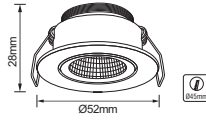

LED COB SPOT LIGHT SERIES

Model No.: EB-9309

LED POWER : 2W

Housing Material : Aluminium

Body Colour : White / Black

Light Source : BRIDGELUX LED

Colour Temp (K) : 3000K / 4000K / 6000K

Luminous Flux : 3K (160 lm), 4K (170 lm), 6K (180 lm)

Beam Angle : 24°

LED Current (mA) : 240mA

Input Voltage : AC 85-265V

Dimension : Ø52mm x 28mm

Cut-Out : Ø45mm

SPOT LIGHTS