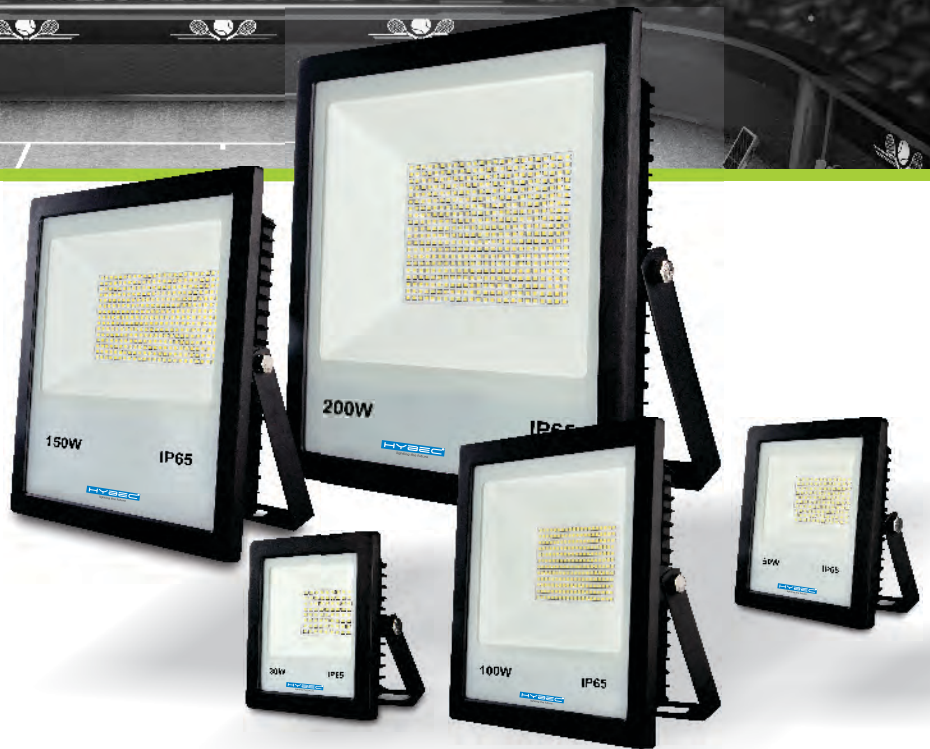

coming soon

Cat. Code	Power(W)	Luminous Flux	Dimension
EB-9771	10W	1000Lm	125x120x39mm
EB-9772	20W	2000Lm	154x144x46mm
EB-9773	30W	3000Lm	184x174x46mm
EB-9774	50W	5000Lm	244x234x60mm
EB-9775	100W	10000Lm	284x274x61mm
EB-9776	150W	15000Lm	314x304x76mm
EB-9777	200W	20000Lm	354x344x80mm