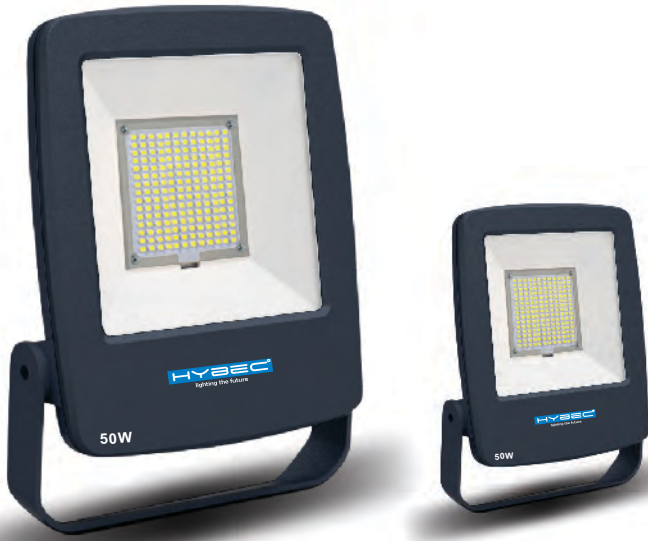

LED FLOOD LIGHT - OUTDOOR

Housing Material : Aluminium Die-Cast
Body Colour : Grey
Col. Temp.: 3000K / 6500K
Product Factor : ≥ 0.95
Working Temp. : -25°C to $+50^{\circ}\text{C}$
Luminous Efficiency : 100Lm/W
Beam Angle : $90^{\circ}\times 90^{\circ}$
CRI : ≥ 80
Input Voltage : 170-400V