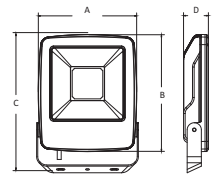

LED FLOOD LIGHT - OUTDOOR

Housing Material : Aluminium Die-Cast
Body Colour : Grey
Col. Temp.: 3000K / 6500K
Product Factor : ≥ 0.95
Working Temp. : -25°C to $+50^{\circ}\text{C}$
Luminous Efficiency : 100Lm/W
Beam Angle : $90^{\circ}\times 90^{\circ}$
CRI : ≥ 80
Input Voltage : 170-400V