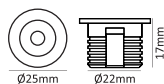

3.3358.tif

LED COB SPOT LIGHT SERIES

Model No.: EB-9310
LED POWER : 1W
Housing Material : Aluminium
Body Colour : White
Light Source : EPISTAR LED
Colour Temp (K) : 3000K / 4000K / 6000K
Luminous Flux : 3K (80 lm), 4K (90 lm), 6K (100 lm)
Beam Angle : 60°
LED Current (mA) : 300mA
Input Voltage : AC85-265V

Dimension : Ø25mm x 17mm
Cut-Out : Ø22mm