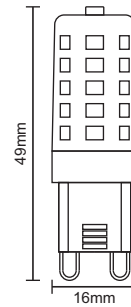

G9 LAMP NON DIMMABLE FLICKER FREE WITH IC

LED G9 LAMP

Model No.: EB-9020
LED POWER : 3.5W
Housing Material : Ceram + IC + Frosted PC Cover
Body Colour : White
Light Source : 2835 SMD
Colour Temp (K) : 2700K
Luminous Flux : 350Lm
Beam Angle : 330°
CRI : >80
Size : Ø16xH49mm
Input Voltage : 230V
PF : >0.46