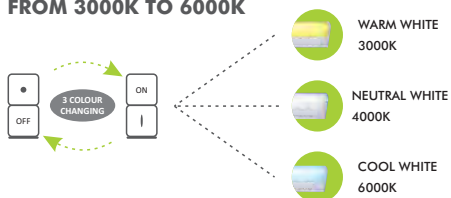

3 COLOUR CHANGING LED MIRROR LIGHT FROM 3000K TO 6000K