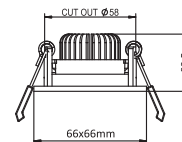

LED COB SPOT LIGHT SERIES

Model No.: EB-9318

LED POWER : 3W

Housing Material : Aluminium

Body Colour : White

Light Source : EPISTAR LED

Colour Temp (K) : 3000K / 4000K / 6000K

Luminous Flux : 3K (215 lm), 4K (230 lm), 6K (240 lm)

Beam Angle : 30°

LED Current (mA) : 300mA

Input Voltage : AC 100-240V

Dimension : 66 x 66mm x 33mm

Cut-Out : Ø58mm