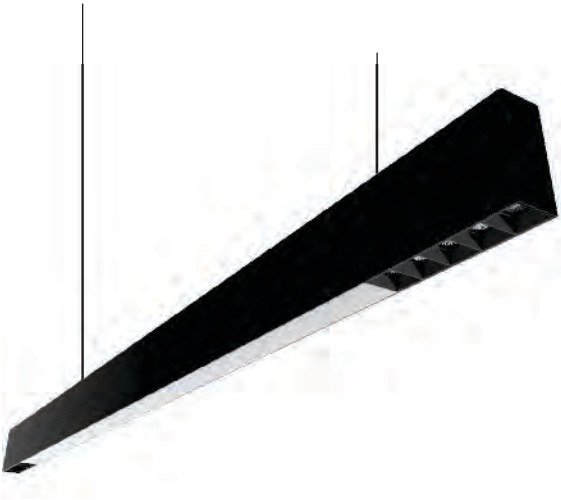

LH
LED REGULAR LASER LINEAR PROFILE LIGHT

Model No.: EB-6570
LED POWER : 36W/1200mm.

Housing
Housing Material : Extruded Aluminium
Diffuser : Polycarbonate / Prismatic Laser Lens
Mounting Type : Suspended
Mounting Accessories : Suspension Kit

LED Source
Light Source : Everlite / Osram LED 2835, 0.2W / 3030 1W/LED
Beam Angle : -
CCT : 3000K / 4000K / 6500K
CRI : 80
Chip Lumen : 120LM/W.

Electrical Parameters
Ballast Make : "HYBEC" BIS Approved
Input Voltage : 220-240 V AC
Rated Frequency : 50/60Hz
Power Factor : >0.90
THD Ballast : <20%
Constant Current (mA) : 300mA, 20V or 40V

Dimension : 36mm x 76mm

FIXED LENGTH : 1200mm.