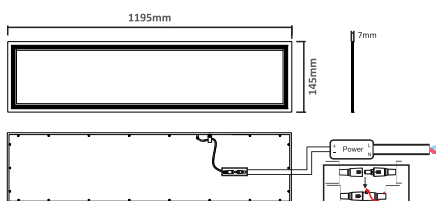

Model No.: EB-9549
Housing Material: Aluminium
LED POWER: 40W
Body Colour : White
Led Source : 4014 LED 192pcs
Colour Temp (K) : 3000K / 4000K / 6500K
Beam Angle : 120°
CRI : >80
Luminous Efficiency : 90-100Lm/W
Operation Temp. : -10°C to +40° C
Input Voltage : 120-277V 50/60Hz
IP : IP20

Dimension : 1195 x 145 x 7mm