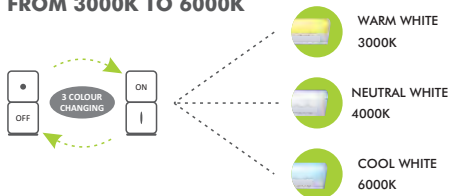

3 COLOUR CHANGING LED BATTEN LIGHT FROM 3000K TO 6000K

Find the correct position and fix the clippers with screw. The distance between two clippers should be more than 100mm.