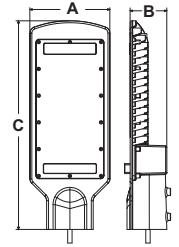

LED STREET LIGHT OUTDOOR

Housing Material : Aluminium Die-Cast
Body Color : Grey
Col. Temp.: 3000K / 6500K
Power Factor : 0.95
Luminous Flux : 100Lm/W
C.R.I : >80
Life Span : >35,000hrs
Operating Temp. : -25°C to +50°C
Beam Angle : 140° x 60°
Input Voltage (V) : AC170-400V 50/60Hz

Cat. Code	Power(W)	Luminous Flux	Dimension
EB-9752	20W	2000Lm	93x58xH212mm
EB-9754	30W	3000Lm	109x58xH236mm
EB-9755	50W	5000Lm	127x58xH333mm
EB-9757	100W	10000Lm	168x58xH433mm