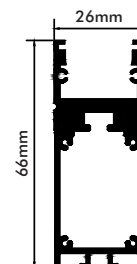

LH
LED MINI LASER LINEAR PROFILE LIGHT
(Reflector : 18mmx18mm)

Model No.: EB-6568
LED POWER : 36W/1160mm.

Housing
Housing Material : Extruded Aluminium
Diffuser : Polycarbonate / Prismatic Laser Lens
Mounting Type : Suspended
Mounting Accessories : Suspension Kit

LED Source
Light Source : Everlite / Osram LED 3030 1W/LED
Beam Angle : -
CCT : 3000K / 4000K / 6500K
CRI : 80
Chip Lumen : 120LM/W.

Electrical Parameters
Ballast Make : "HYBEC" BIS Approved
Input Voltage : 220-240 V AC
Rated Frequency : 50/60Hz
Power Factor : >0.90
THD Ballast : <20%
Constant Current (mA) : 300mA, 20V or 40V
Driver : In-Built Driver

Dimension : 26mm x 66mm