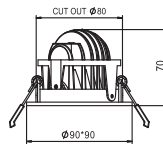

LED COB SPOT LIGHT SERIES

Model No.: EB-9322

LED POWER : 6W

Housing Material : Aluminium

Body Colour : White

Light Source : EPISTAR LED

Colour Temp (K) : 3000K / 4000K / 6000K

Luminous Flux : 3K (430 lm), 4K (450 lm), 6K (480 lm)

Beam Angle : 30°

LED Current (mA) : 280mA

Input Voltage : AC 100-240V

Dimension : 90 x 90mm x 70mm
Cut-Out : Ø80mm