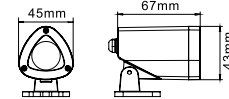

LED SPIKE LIGHT - OUTDOOR

Model No.: EB-9881
LED POWER : 3W
Housing Material : Aluminium Die-Cast
Body Colour : Grey
Light Source : CREE COB
Colour Temp (K) : 3000K
Beam Angle : 36°
CRI : ≥80
Input Voltage : 200-240V

Dimension : 67x45x50mm