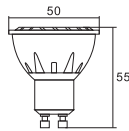

**GU10 - DIMMABLE
LED RETROFIT LAMP**

Model No.: EB-9004
LED POWER : 6W
Housing Material : Aluminium / PC
Body Colour : White
Category : Retrofit Lamp
Light Source : GU10 LED
Colour Temp (K) : 3000K / 4000K / 6000K
Beam Angle : 38°
Input Voltage : 220-240V, AC50Hz
Operating Temp.: 0° to 50°C