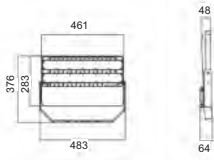

Luminous Efficiency : 100Lm/W

Beam Angle : 35° / 80°

CRI : ≥ 80

Input Voltage : 180-240V

Dimension : 483x376x48mm

Model No.: EB-9730

LED POWER : 220W

Housing Material : Aluminium Die-Cast