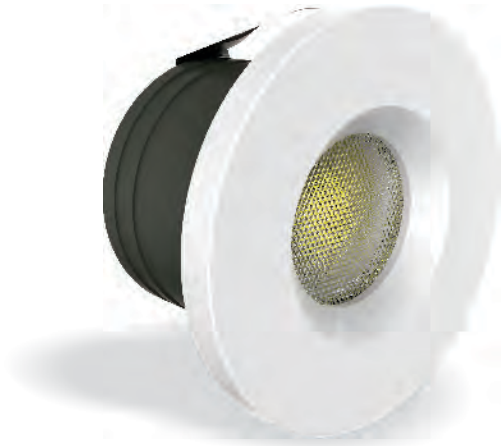

Dimension : Ø30mm x 18mm
Cut-Out : Ø25mm

LED COB SPOT LIGHT SERIES

Model No.: EB-9313
LED POWER : 3W
 Housing Material : Aluminium
 Body Colour : White
 Light Source : CREE LED
 Colour Temp (K) : 3000K / 4000K / 6000K
 Luminous Flux : 3K (175 lm), 4K (185 lm), 6K (195 lm)
 Beam Angle : 40°
 LED Current (mA) : 280mA
 Input Voltage : AC 100-240V

Dimension : Ø40mm x 55mm
Cut-Out : Ø35mm

LED COB SPOT LIGHT SERIES

Model No.: EB-9314
LED POWER : 3W
 Housing Material : Aluminium
 Body Colour : White
 Light Source : EPISTAR LED
 Colour Temp (K) : 3000K / 4000K / 6000K
 Luminous Flux : 3K (215 lm), 4K (230 lm), 6K (240 lm)
 Beam Angle : 28°
 LED Current (mA) : 300mA
 Input Voltage : AC 100-240V