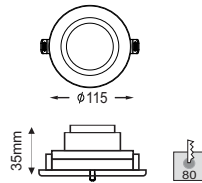

LH
LED DOWNLIGHT - PLASTIC BODY

Model No.: EB-9304
LED POWER : 3W
Housing Material : ABS Ring
Body Colour : White
Light Source : EDISON LED
Colour Temp (K) : 3000K / 4000K / 6000K
Luminous Flux : 3K (300 lm), 4K (320 lm), 6K (350 lm)
Beam Angle : 120°
Input Voltage : 220-240V

Dimension : Ø115mm x 35mm
Cut-Out : Ø80mm

LED STEP LIGHT

Model No.: EB-9501
LED POWER : 3W
Housing Material : ABS COVER
Body Colour : White
Light Source : EPISTAR LED
Colour Temp (K) : 3000K
Luminous Flux : 3K (240 lm)
Beam Angle : 30°
LED Constant (mA) : 350mA
Input Voltage : AC 100-240V

Dimension : 94 x 94mm x 32mm
Cut-Out : 84 x 84mm

STEP LIGHT