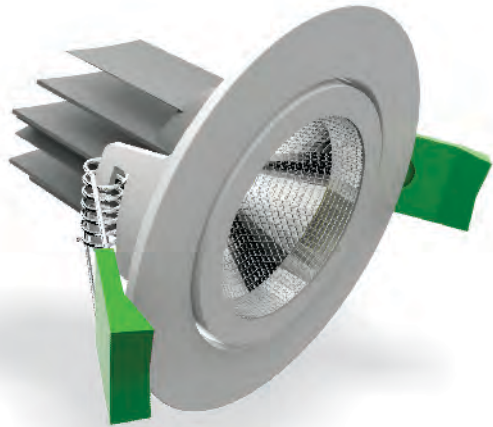

Colour Temp (K) : 3000K / 4000K / 6000K

Luminous Flux : 3K (430 lm), 4K (450 lm), 6K (480 lm)

Beam Angle : 30°

LED Current (mA) : 280mA

Input Voltage : AC 100-240V

Dimension : 90 x 90mm x 70mm
Cut-Out : Ø80mm