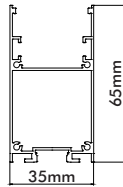

Electrical Parameters

Ballast Make : "HYBEC" BIS Approved
Input Voltage : 220-240 V AC
Rated Frequency : 50/60Hz
Power Factor : >0.90
THD Ballast : <20%
Constant Current (mA) : 36V, 500mA

FIXED LENGTH : 4FT.

Dimension : 35mm x 65mm