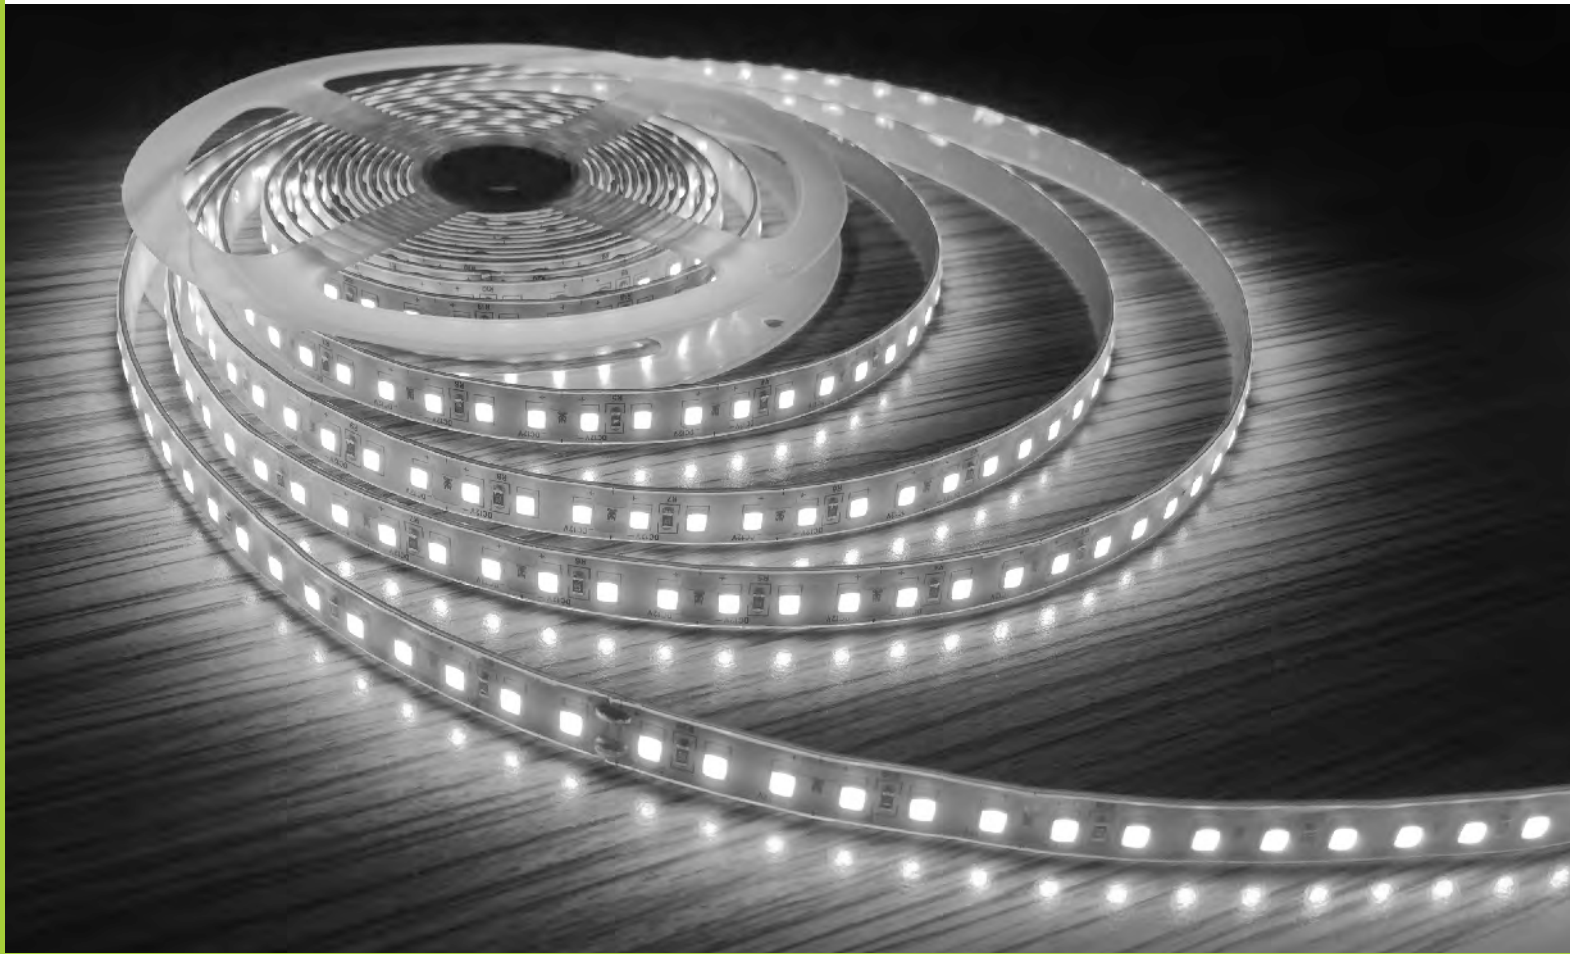

LED FLEXI STRIP LIGHT - NON WATERPROOF INDOOR - 2835 LED - 12V (IP20)

Cat. Code	Power(W)	PCB Size	Colour Temp.	LED Source	IP RATED
EB-9072	6W	8mm	WW/NW/CW/RED/BLUE/GREEN	60 LED/MTR - 2835 LED (12V)	IP20
EB-9075	12W	10mm	WW/NW/CW/RED/BLUE/GREEN	60 LED/MTR - 2835 LED (12V)	IP20
EB-9078	10W	8mm	WW/NW/CW/RED/BLUE/GREEN	120 LED/MTR - 2835 LED (12V)	IP20
EB-9079	10W	5mm	WW/NW/CW	120 LED/MTR - 2835 LED (12V)	IP20
EB-9081	15W	10mm	WW/NW/CW	180 LED/MTR - 2835 LED (12V)	IP20
EB-9096	24W	10mm	WW/NW/CW	240 LED/MTR - 2835 LED (12V)	IP20

LED FLEXI STRIP LIGHT - NON WATERPROOF INDOOR - 5050 LED - 12V (IP20)

Cat. Code	Power(W)	PCB Size	Colour Temp.	LED Source	Cat. Code
EB-9084	7.5W	10mm	WW/NW/CW/RED/BLUE/GREEN	30 LED/MTR - 5050 LED (12V)	IP20
EB-9087	15W	10mm	WW/NW/CW/RED/BLUE/GREEN	60 LED/MTR - 5050 LED (12V)	IP20
EB-9090	7.5W	10mm	RGB	30 LED/MTR - 5050 LED (12V)	IP20
EB-9092	15W	10mm	RGB	60 LED/MTR - 5050 LED (12V)	IP20