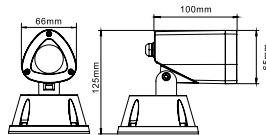

Dimension : 67x45x50mm

LED SPIKE LIGHT - OUTDOOR

Model No.: EB-9884
LED POWER : 6W
 Housing Material : Aluminium Die-Cast
 Body Colour : Grey
 Light Source : CREE COB
 Colour Temp (K) : 3000K
 Beam Angle : 36°
 CRI : ≥80
 Input Voltage : 200-240V