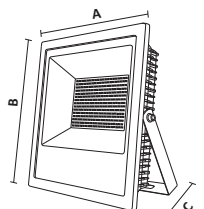

coming soon

Cat. Code	Power(W)	Luminous Flux	Dimension
EB-9771	10W	1000Lm	125x120x39mm
EB-9772	20W	2000Lm	154x144x46mm
EB-9773	30W	3000Lm	184x174x46mm
EB-9774	50W	5000Lm	244x234x60mm
EB-9775	100W	10000Lm	284x274x61mm
EB-9776	150W	15000Lm	314x304x76mm
EB-9777	200W	20000Lm	354x344x80mm