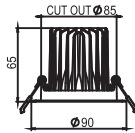

LED COB SPOT LIGHT SERIES

Model No.: EB-9323
LED POWER : 10W
Housing Material : Aluminium
Body Colour : White
Light Source : EPISTAR LED
Colour Temp (K) : 3000K / 4000K / 6000K
Luminous Flux : 3K (720 lm), 4K (760 lm), 6K (800 lm)
Beam Angle : 30°
LED Current (mA) : 300mA
Input Voltage : AC 100-240V

Dimension : Ø90mm x 65mm
Cut-Out : Ø85mm

LED COB SPOT LIGHT SERIES

Model No.: EB-9329
LED POWER : 10W
Housing Material : Aluminium
Body Colour : White
Light Source : EPISTAR LED
Colour Temp (K) : 3000K / 4000K / 6000K
Luminous Flux : 3K (720 lm), 4K (760 lm), 6K (800 lm)
Beam Angle : 30°
LED Current (mA) : 300mA
Input Voltage : AC 100-240V

Dimension : 90 x 90mm x 65mm
Cut-Out : Ø85mm