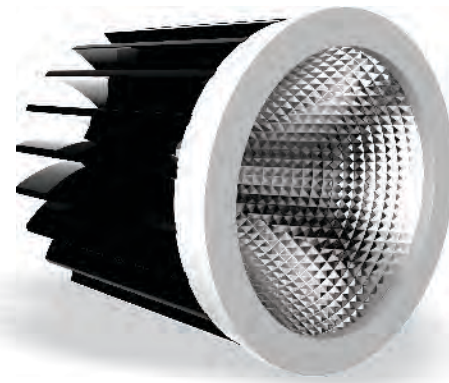

**GU10 - DIMMABLE
LED RETROFIT LAMP**

Model No.: EB-9004
LED POWER : 6W
Housing Material : Aluminium / PC
Body Colour : White
Category : Retrofit Lamp
Light Source : GU10 LED
Colour Temp (K) : 3000K / 4000K / 6000K
Beam Angle : 38°
Input Voltage : 220-240V, AC50Hz
Operating Temp.: 0° to 50°C

Dimension : Ø50mm x 55mm

**LH
LED MODULE LIGHT**

Model No.: EB-9007
LED POWER : 7W
Housing Material : Aluminium + PC Ring
Body Colour : White
Light Source : BRIDGELUX LED
Colour Temp (K) : 3000K / 4000K / 6000K
Luminous Flux : 3K (690 lm), 4K (730 lm), 6K (770 lm)
Beam Angle : 30°
LED Constant Current (mA) : 150mA, 40V
Input Voltage : AC 100-240V

Dimension : Ø50mm x 55mm