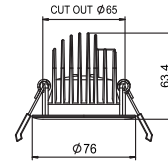

SPOTLIGHTS

LED COB SPOT LIGHT SERIES

Model No.: EB-9320

LED POWER : 6W

Housing Material : Aluminium

Body Colour : White

Light Source : EPISTAR LED

Colour Temp (K) : 3000K / 4000K / 6000K

Luminous Flux : 3K (430 lm), 4K (450 lm), 6K (480 lm)

Beam Angle : 30°

LED Current (mA) : 280mA

Input Voltage : AC 100-240V

Dimension : Ø76mm x 63mm

Cut-Out : Ø65mm