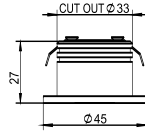

LED COB SPOT LIGHT SERIES

Model No.: EB-9314
LED POWER : 3W
Housing Material : Aluminium
Body Colour : White
Light Source : EPISTAR LED
Colour Temp (K) : 3000K / 4000K / 6000K
Luminous Flux : 3K (215 lm), 4K (230 lm), 6K (240 lm)
Beam Angle : 28°
LED Current (mA) : 300mA
Input Voltage : AC 100-240V

Dimension : Ø45mm x 27mm
Cut-Out : Ø33mm