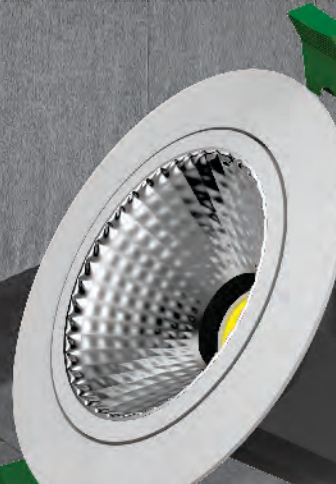

LED COB SPOT LIGHT SERIES

Model No.: EB-9330
LED POWER : 9W
Housing Material : Aluminium
Body Colour : White
Light Source : EPISTAR LED
Colour Temp (K) : 3000K / 4000K / 6000K
Luminous Flux : 3K (650 lm), 4K (680 lm), 6K (720 lm)
Beam Angle : 60°
LED Current (mA) : 300mA
Input Voltage : AC 110-240V

Dimension : Ø100mm x 55mm
Cut-Out : Ø85mm

LED COB SPOT LIGHT SERIES

Model No.: EB-9324
LED POWER : 18W
Housing Material : Aluminium
Body Colour : White
Light Source : EPISTAR LED
Colour Temp (K) : 3000K / 4000K / 6000K
Luminous Flux : 3K (1150 lm), 4K (1215 lm), 6K (1280 lm)
Beam Angle : 30°
LED Current (mA) : 450mA
Input Voltage : AC 100-240V

Dimension : Ø110mm x 85mm
Cut-Out : Ø95mm

LED
SPOT
LIGHTS