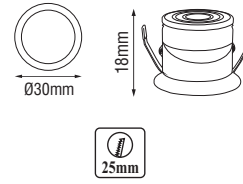

Dimension : Ø110mm x 36mm
Cut-Out : Ø85mm

Junction box Light

Ø85mm

36mm

Ø110mm

LED COB SPOT LIGHT SERIES

Model No.: EB-9312
LED POWER : 1W
 Housing Material : Aluminium
 Body Colour : White
 Light Source : EPISTAR LED
 Colour Temp (K) : 3000K / 4000K / 6000K
 LED Current (mA) : 220mA
 Input Voltage : AC100-240V