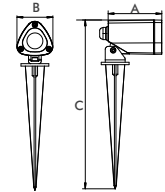

LED SPIKE LIGHT OUTDOOR

Housing Material : Aluminium Die-Cast
Body Colour : Grey
Light Source : CREE COB
Colour Temp (K) : 3000K
Beam Angle : 36°
CRI : ≥80
Input Voltage : 200-240V