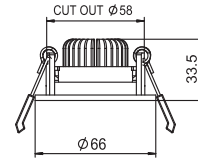

Luminous Flux : 3K (160 lm), 4K (170 lm), 6K (180 lm)

Beam Angle : 24°

LED Current (mA) : 240mA

Input Voltage : AC 85-265V

Dimension : Ø52mm x 28mm

Cut-Out : Ø45mm

SPOT LIGHTS

LED COB SPOT LIGHT SERIES