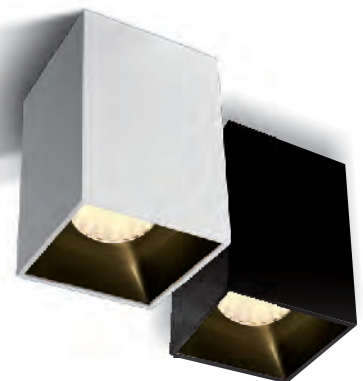

Cat. Code	Power(W)	LED Current (mA)	Dia (A)	Depth (B)
EB-9421	8W	240mA	55x55mm	57mm