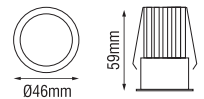

LED COB SPOT LIGHT SERIES

Model No.: EB-9319
LED POWER : 5W
Housing Material : Aluminium
Body Colour : White / Copper
Light Source : BRIDGELUX LED
Colour Temp (K) : 3000K / 4000K / 6000K
LED Current (mA) : 280mA
Input Voltage : AC 100-240V

Dimension : Ø46mm x 59mm
Cut-Out : Ø40mm