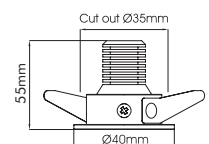

LED COB SPOT LIGHT SERIES

Model No.: EB-9313
LED POWER : 3W
Housing Material : Aluminium
Body Colour : White
Light Source : CREE LED
Colour Temp (K) : 3000K / 4000K / 6000K
Luminous Flux : 3K (175 lm), 4K (185 lm), 6K (195 lm)
Beam Angle : 40°
LED Current (mA) : 280mA
Input Voltage : AC 100-240V

Dimension : Ø40mm x 55mm
Cut-Out : Ø35mm