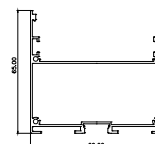

Electrical Parameters

Ballast Make : "HYBEC" BIS Approved
Input Voltage : 220-240 V AC
Rated Frequency : 50/60Hz
Power Factor : >0.90
THD Ballast : <20%
Constant Current (mA) : 40V, 1200mA

Dimension : 70mm x 65mm