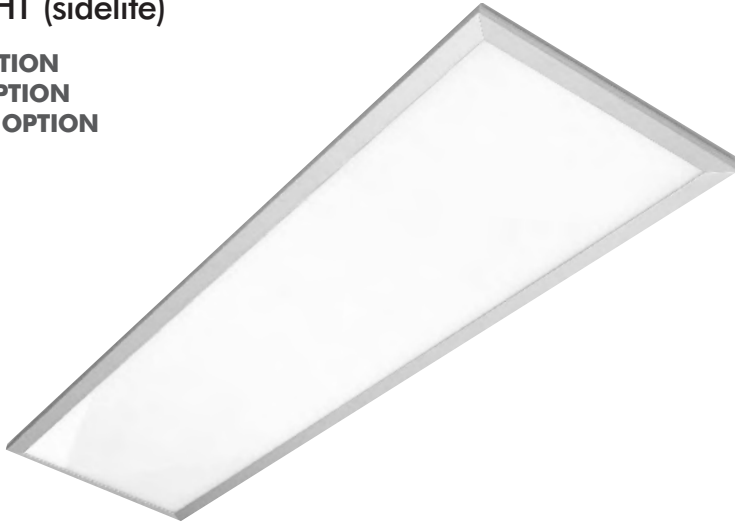

Dimension : 595 x 595 x 30mm

MULTIPURPOSE PANEL LIGHT (sidelite)

- SURFACE OPTION
- RECESSED OPTION
- SUSPENDED OPTION

Model No.: EB-9544
Housing Material : Aluminium
LED POWER : 40W
 Body Colour : White
 Led Source : 4014 LED 192pcs
 Colour Temp (K) : 3000K / 4000K / 6500K
 Beam Angle : 120°
 CRI : >80
 Luminous Efficiency : 90-100Lm/W
 Operation Temp. : -10°C to +40° C
 Input Voltage : 120-277V 50/60Hz
 IP : IP20

Dimension : 595 x 595 x 7mm

MULTIPURPOSE

PANEL LIGHT (sidelite)

- SURFACE OPTION
- RECESSED OPTION
- SUSPENDED OPTION

Model No.: EB-9548
Housing Material: Aluminium
LED POWER: 40W
 Body Colour : White
 Led Source : 4014 LED 192pcs
 Colour Temp (K) : 3000K / 4000K / 6500K
 Beam Angle : 120°
 CRI : >80
 Luminous Efficiency : 90-100Lm/W
 Operation Temp. : -10°C to +40° C
 Input Voltage : 120-277V 50/60Hz
 IP : IP20