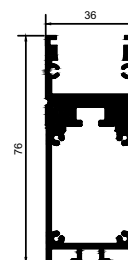

LH
LED REGULAR LASER LINEAR PROFILE LIGHT

Model No.: EB-6575
LED POWER : 40W/1200mm.

Housing
Housing Material : Extruded Aluminium
Diffuser : Prismatic Laser Lens
Mounting Type : Suspended
Mounting Accessories : Suspension Kit

LED Source
Light Source : Osram 3030 1W/LED
Beam Angle : --
CCT : 3000K / 4000K / 6500K
CRI : 80
Chip Lumen : 120LM/W.

Electrical Parameters
Ballast Make : "HYBEC" BIS Approved
Input Voltage : 220-240 V AC
Rated Frequency : 50/60Hz
Power Factor : >0.90
THD Ballast : <20%
Constant Current (mA) : 1200mA, 40V

Dimension : 36mm x 76mm