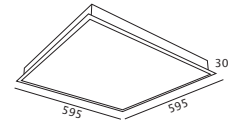

Dimension : 595 x 595 x 30mm

MULTIPURPOSE PANEL LIGHT (sidelite)

- SURFACE OPTION
- RECESSED OPTION
- SUSPENDED OPTION

Model No.: EB-9544
Housing Material : Aluminium
LED POWER : 40W
 Body Colour : White
 Led Source : 4014 LED 192pcs
 Colour Temp (K) : 3000K / 4000K / 6500K
 Beam Angle : 120°
 CRI : >80
 Luminous Efficiency : 90-100Lm/W
 Operation Temp. : -10°C to +40° C
 Input Voltage : 120-277V 50/60Hz
 IP : IP20