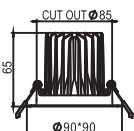

Dimension : 90 x 90mm x 65mm
Cut-Out : Ø85mm