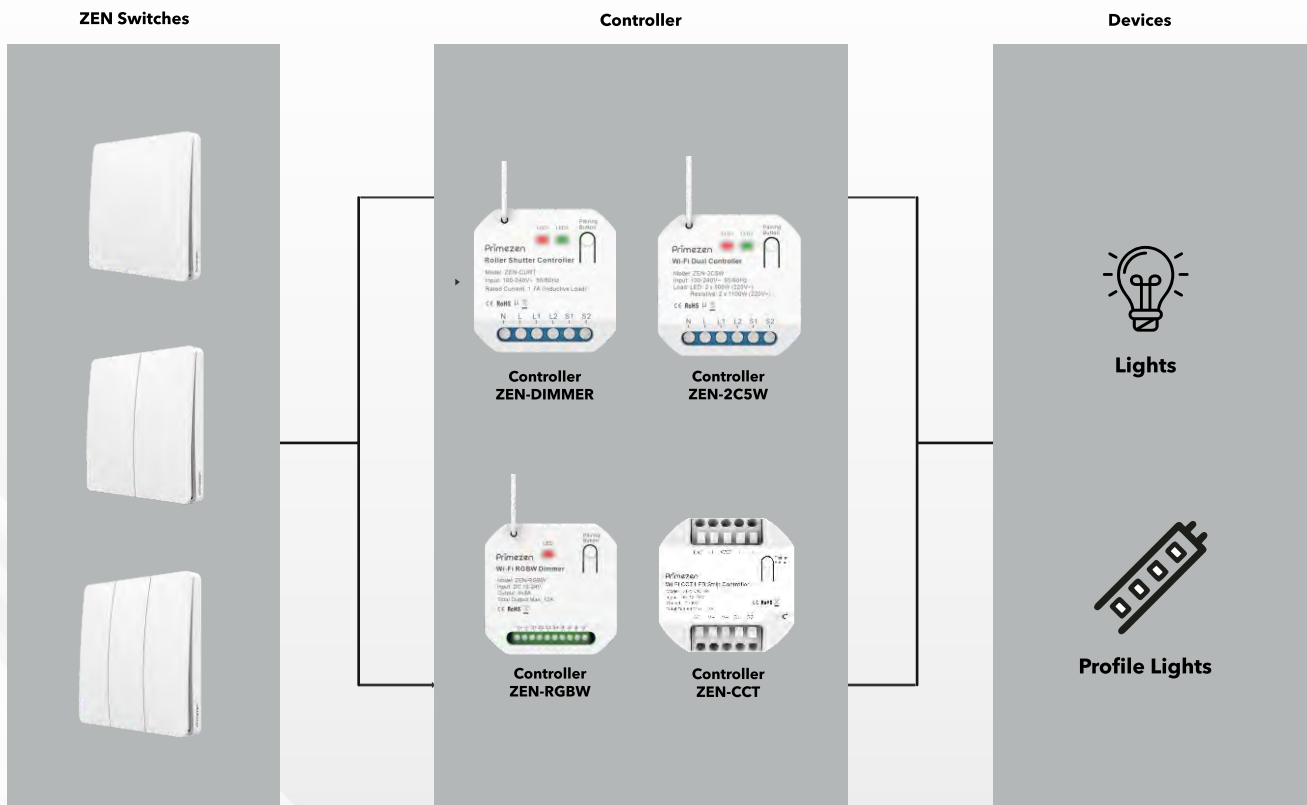

WIRELESS CONTROL SOLUTIONS

No Wiring

Can be pasted or moved freely

Reliable

No spark and no strong current

No Battery

Patented self-powered technology

Expanded Control

Equipment Sets: Upto 10 switches paired
Switches: Upto 10 equipment sets paired