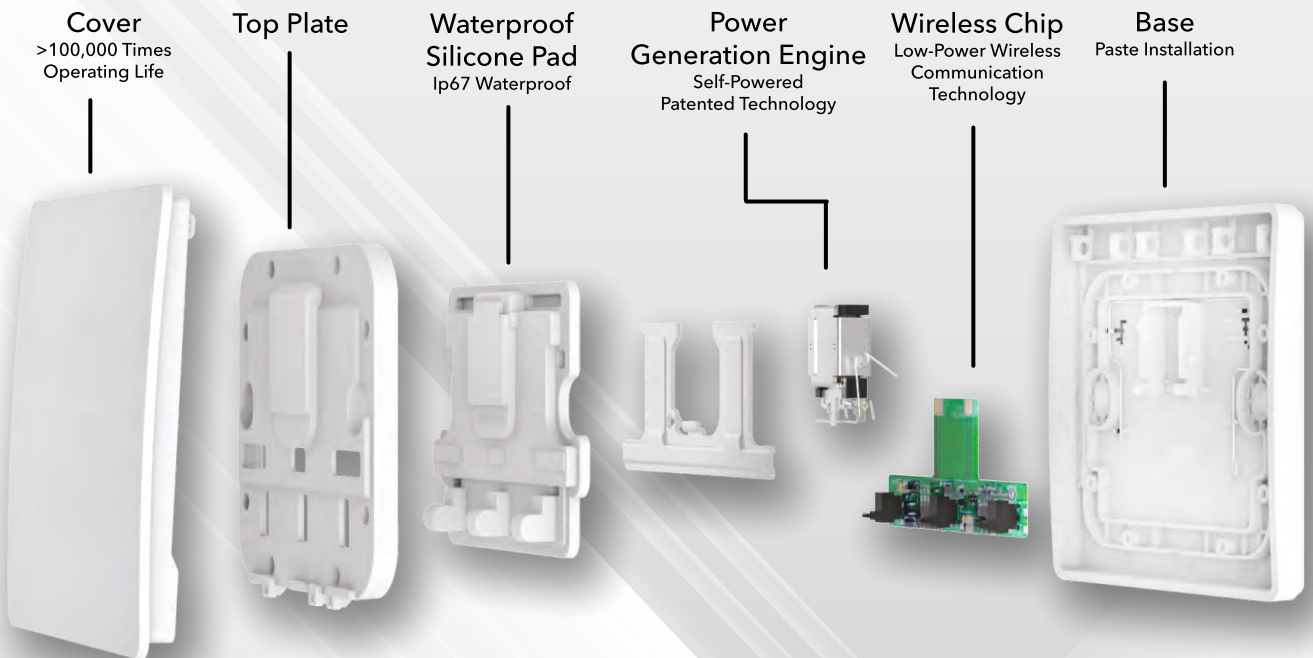

CORE TECHNOLOGY

KINETIC ENERGY CONVERSION TECHNOLOGY

The Zen switches utilize the power of kinetic energy to activate a generating module that generates the required radio frequency. This technology enables the switches to communicate seamlessly with the controllers without the need for extensive wiring or labor-intensive installations. As a result, you can effortlessly manage your space, all while preserving its aesthetics and reducing your carbon footprint.