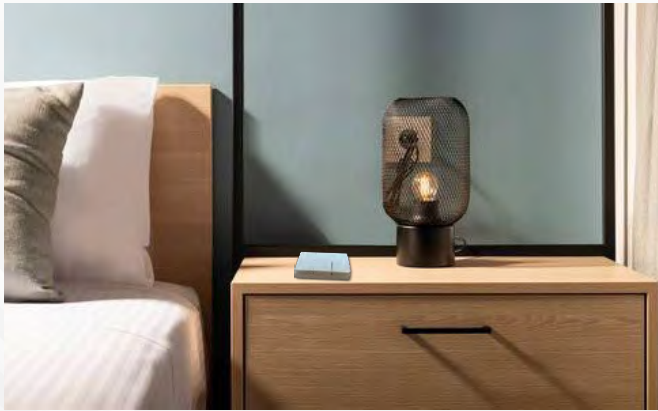

(WIFI + RF + ZIGBEE)

ZEN-WS1G

Power Source
Number of Keys
Radio Frequency
Operating Range

Operating Life
Switch Type
Product Color
Dimensions
Waterproof Rating

ZEN-WS2G

Self-powered (No Battery)
1, 2, 3 Keys
RF 433 MHZ
Up to 80m Outdoors
Up to 25m Indoors (May Vary Depending
on Conditions)
≥100,000 Times
Push Button
White, Grey
L86*W86*H17mm
IP67