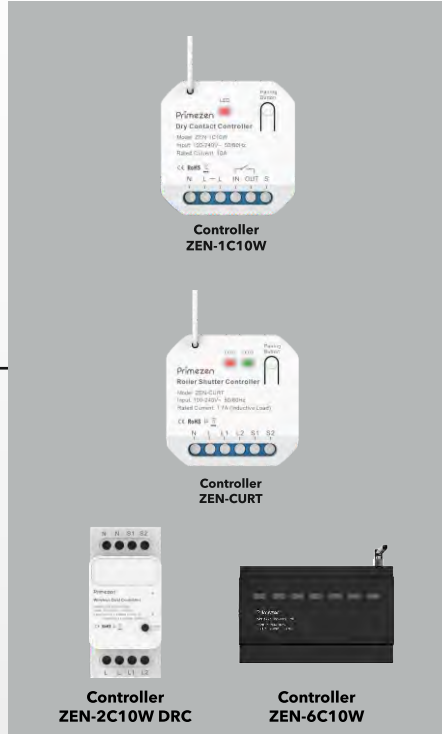

LOW-POWER WIRELESS COMMUNICATION & SMART CONTROL TECHNOLOGY

Our controllers utilize cutting-edge low-power wireless communication technology, enabling seamless and reliable communication with our Zen switches. With built-in smart technology, our controllers can receive and transmit commands with lightning-fast speed and efficiency, making automation a breeze

WIRELESS CONTROL SOLUTIONS

No Wiring

Can be pasted or moved freely

Reliable

No spark and no strong current

No Battery

Patented self-powered technology

Expanded Control

Equipment Sets: Upto 10 switches paired
Switches: Upto 10 equipment sets paired

WIRELESS CONTROL SOLUTIONS

ZEN Switches

Controller

Devices

Smart House

Upgrade to audio/App control through gateway

IP67 Waterproof