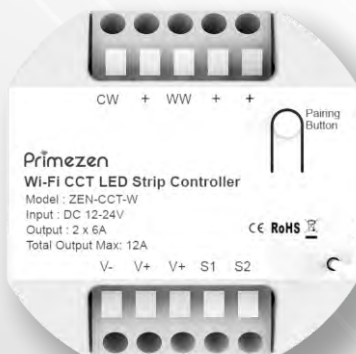

Product model
Power supply
Radio frequency

Output signal
Operating range

Operating temperature
Memory capacity
Dimensions

ZEN-ANALOG DIMMER
AC100V - 240V 50/60Hz
WiFi version ~ WiFi 2,4G+
RF 433MHz
0~10V/Max 20mA
Up to 80m outdoors
Up to 25m indoors
(May vary depending on
conditions)
-20°C +55°C
Maximum 10 switches
k88,7*W43,9*H31mm

ZEN-CCT

Product Model
Power Supply
Operational Current
Maximum Output Power

Radio Frequency
Operate Range
IP Rating
Versions

ZEN-CCT
DC12-24V
6A/channel, 12A/Total channel
144W (DC 12V)
288W (DC 24V)
WiFi 2.4GHz & RF 433MHz
80m (Outdoor) 25m (Indoor)
Ip20
ZEN-CCT-W
ZEN-CCT-RF
ZEN-CCT-W

ZEN-RGBW RGBW CONTROLLER

Product Model
Power Supply
Operational Current
Maximum Output Power

Dimming Range
Operate Range
IP Rating
Versions

ZEN-RGBW
DC12V-24V
3A/per Channel, 12A/Total Channels
12V Input - 144W (Total Channel)
24V Input - 288W (Total Channel)
0-100%
80m (Indoor) 30m (Outdoor)
IP20
ZEN-RGBW-W
ZEN-RGB-Z