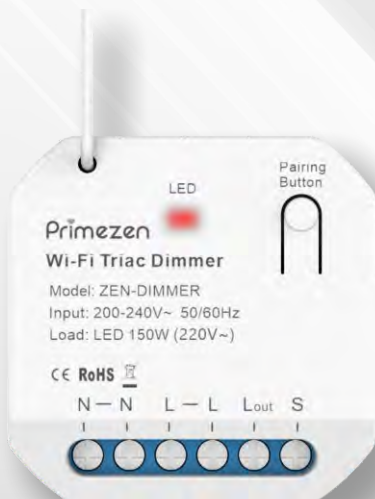

ZEN-WS3G

LIGHT ON/OFF

ZEN-2C5W DUAL CHANNEL CONTROLLER

Product Model
Power Supply
Operational Current
Maximum Output Power

ZEN-2C5W
AC100V-240V 50/60Hz
2*5A
LED: 500W/Each Channel
(220V Input)
Resistive: 1100W/Each Channel
(220V Input)
80m (Outdoor) 25m (Indoor)
IP20
ZEN-2C5W- W
ZEN-2C5- RF
ZEN-2C5- Z

Operate Range
IP Rating
Versions

ZEN - DIMMER

DIMMABLE LIGHT WITH SWITCH

ZEN-DIMMER 1.5AMP MOS DIMMER

Product Model
Power Supply
Operational Current
Maximum Output Power
Dimming Range

Operate Range
IP Rating
Versions

ZEN-DIMMER
AC220V-240V 50/60Hz
1.5AA
LED: 150W (220V Input)
0-100%
(Minimum Brightness can be set)
80m (Outdoor) 25m (Indoor)
IP20
ZEN-DIMMER-W
ZEN-DIMMER-RF
ZEN-DIMMER-Z

ZEN-ANALOG DIMMER 0-10V CONTROLLER AND RECEIVER