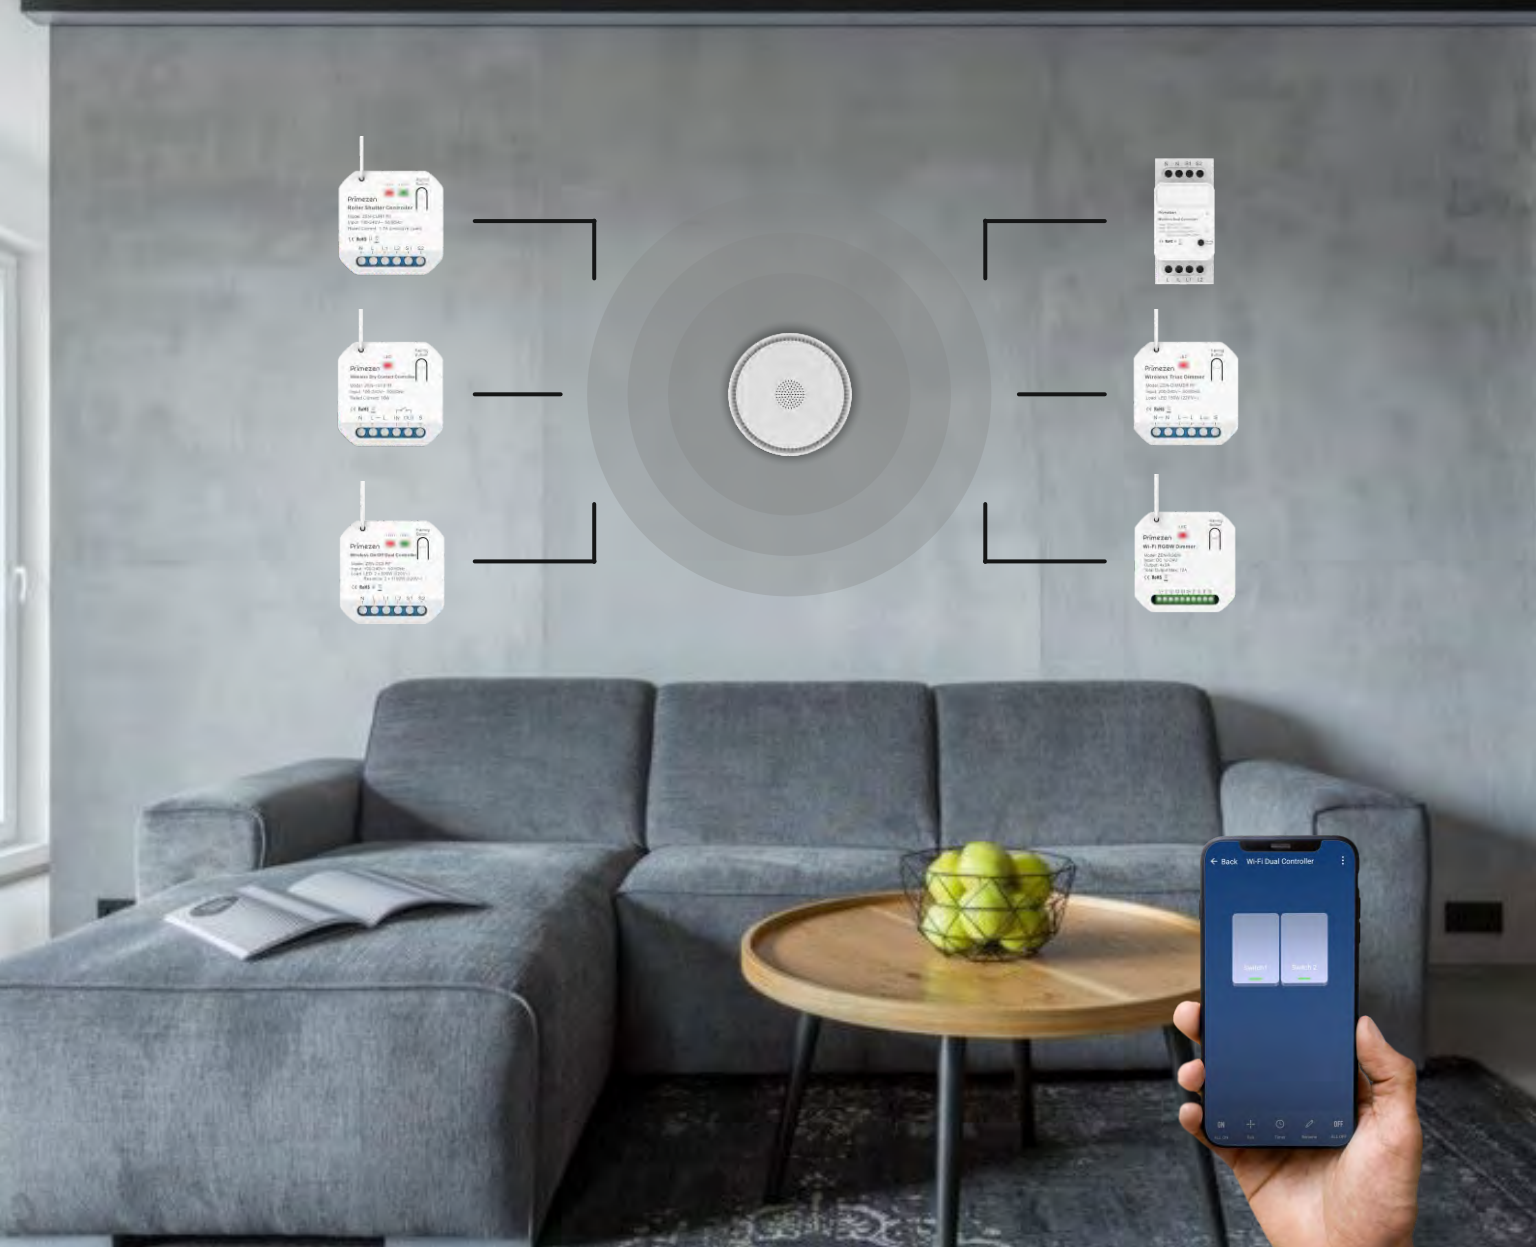

COMPLETE SOLUTION FOR MASTER BEDROOM

ZEN CT6C10W 6 CHANNEL DRY CONTACT CONTROLLER

Product Series
Number of Circuits
Input Voltage
Rated Current
Distance

SN-CT6C10W
6 Circuits
AC100-240V 50/60Hz
16A*2+10A*4
100m (Outdoor) 30m (Indoor)

ZEN-Gateway

Dimensions	L90mm*W90mm*H38mm
Indicator Light	Green & Red
Input Voltage	DC 12V 1A
Working Temperature	-20°C +55°C
Storage Capacity	50 RF Controllers & 30 Wireless Switches
Sound Volume	85dBm
Uplink Communication Mode	Wi-Fi 802.11b/g/n
Control Distance	Empty Indoor: 40m Two Walls Apart: 30m